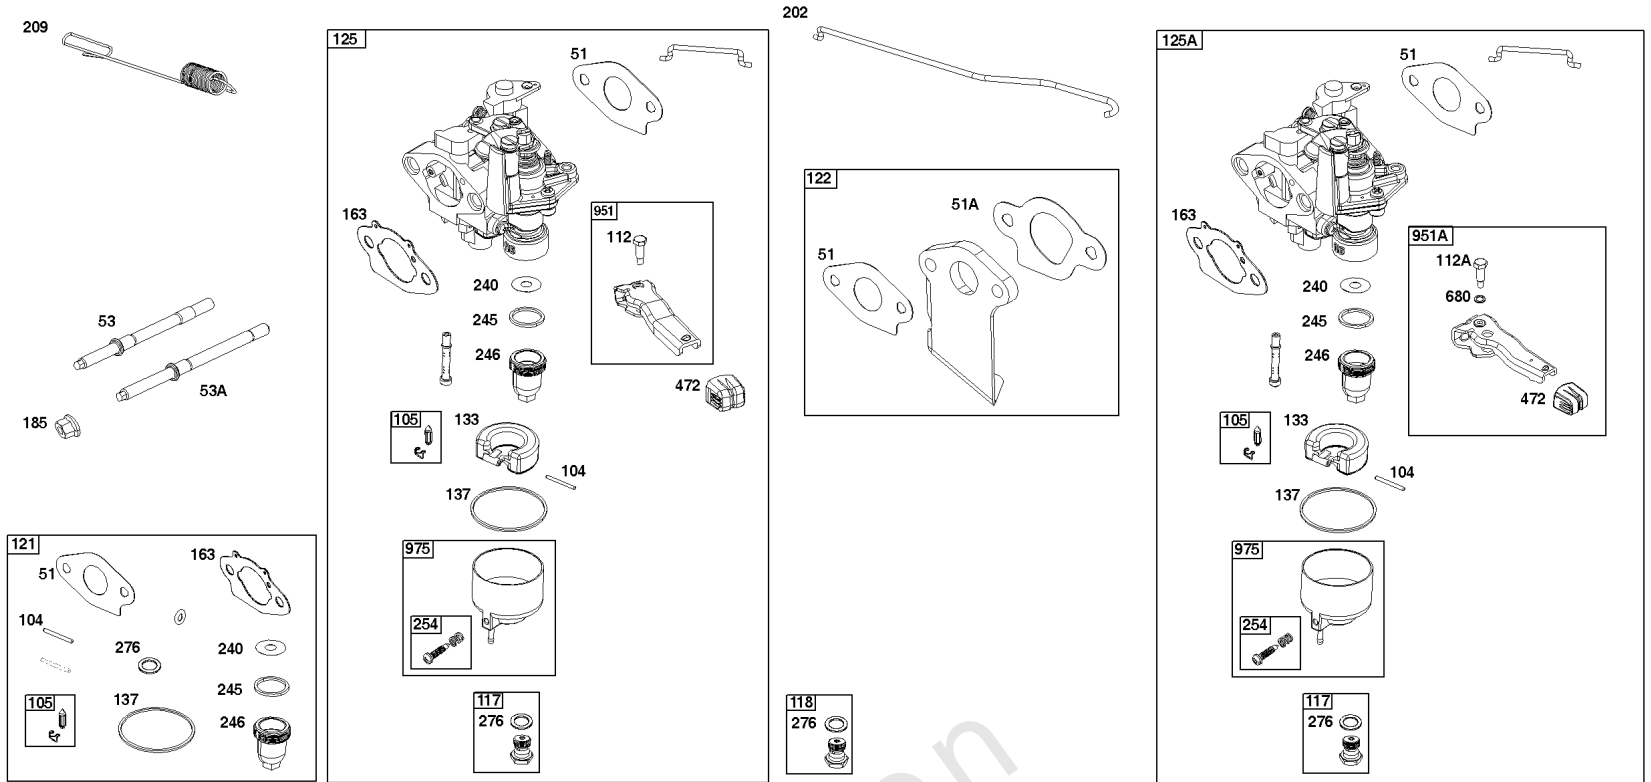

Not For
Reproduction

Carburetor Group

REF NO	PART NO	QTY	DESCRIPTION
51	596769	1	GASKET, Intake
51A	596770	1	GASKET, Intake
53	597052	1	STUD -(Carburetor) (Short)
53A	597051	1	STUD -(Carburetor) (Long)
104	597533	1	PIN, Float Hinge
105	797139	1	VALVE, Float Needle
112	84005081	1	SCREW -(Choke Lever) -Used Before Code Date 19060100
112A	84003640	1	SCREW -(Choke Lever) -Used After Code Date 19053100
117	597453	1	JET, Main -(Standard) -Used Before Code Date 19060100
117	84004447	1	JET, Main -(Standard) -Used After Code Date 19053100
118	597454	1	JET, Main -(High Altitude) -Used Before Code Date 19060100
118	597048	1	JET, Main -(High Altitude) -Used After Code Date 19053100
121	597138	1	KIT, Carburetor Overhaul -(Service Kits may include extra parts not specific to this engine.)
122	84003331	1	SPACER, Carburetor
125	596764	1	CARBURETOR -Used Before Code Date 19060100
125A	84002952	1	CARBURETOR ASSEMBLY -Used After Code Date 19053100
133	597473	1	FLOAT, Carburetor
137	798932	1	GASKET, Float Bowl
163	596768	1	GASKET, Air Cleaner
185	-----	1	NUT -(Part information located in Air Cleaner Group.)
202	597033	1	LINK, Mechanical Governor
209	597115	1	SPRING, Governor
240	597039	1	FILTER, Fuel
245	597042	1	GASKET, Fuel Bowl -(Use Before Date Code 18051700)
245	597735	1	GASKET, Fuel Bowl -(Use After Date Code 18051600)
246	597043	1	BOWL, Fuel Filter
254	595322	1	DRAIN, Carburetor Bowl
276	797632	1	WASHER, Sealing
472	84002963	1	KNOB, Choke Shaft
680	84005074	1	WASHER -(Choke Lever)
951	597044	1	LEVER, Choke -Used Before Code Date 19060100
951A	84003872	1	LEVER, Choke -Used After Code Date 19053100
975	597049	1	BOWL, Float