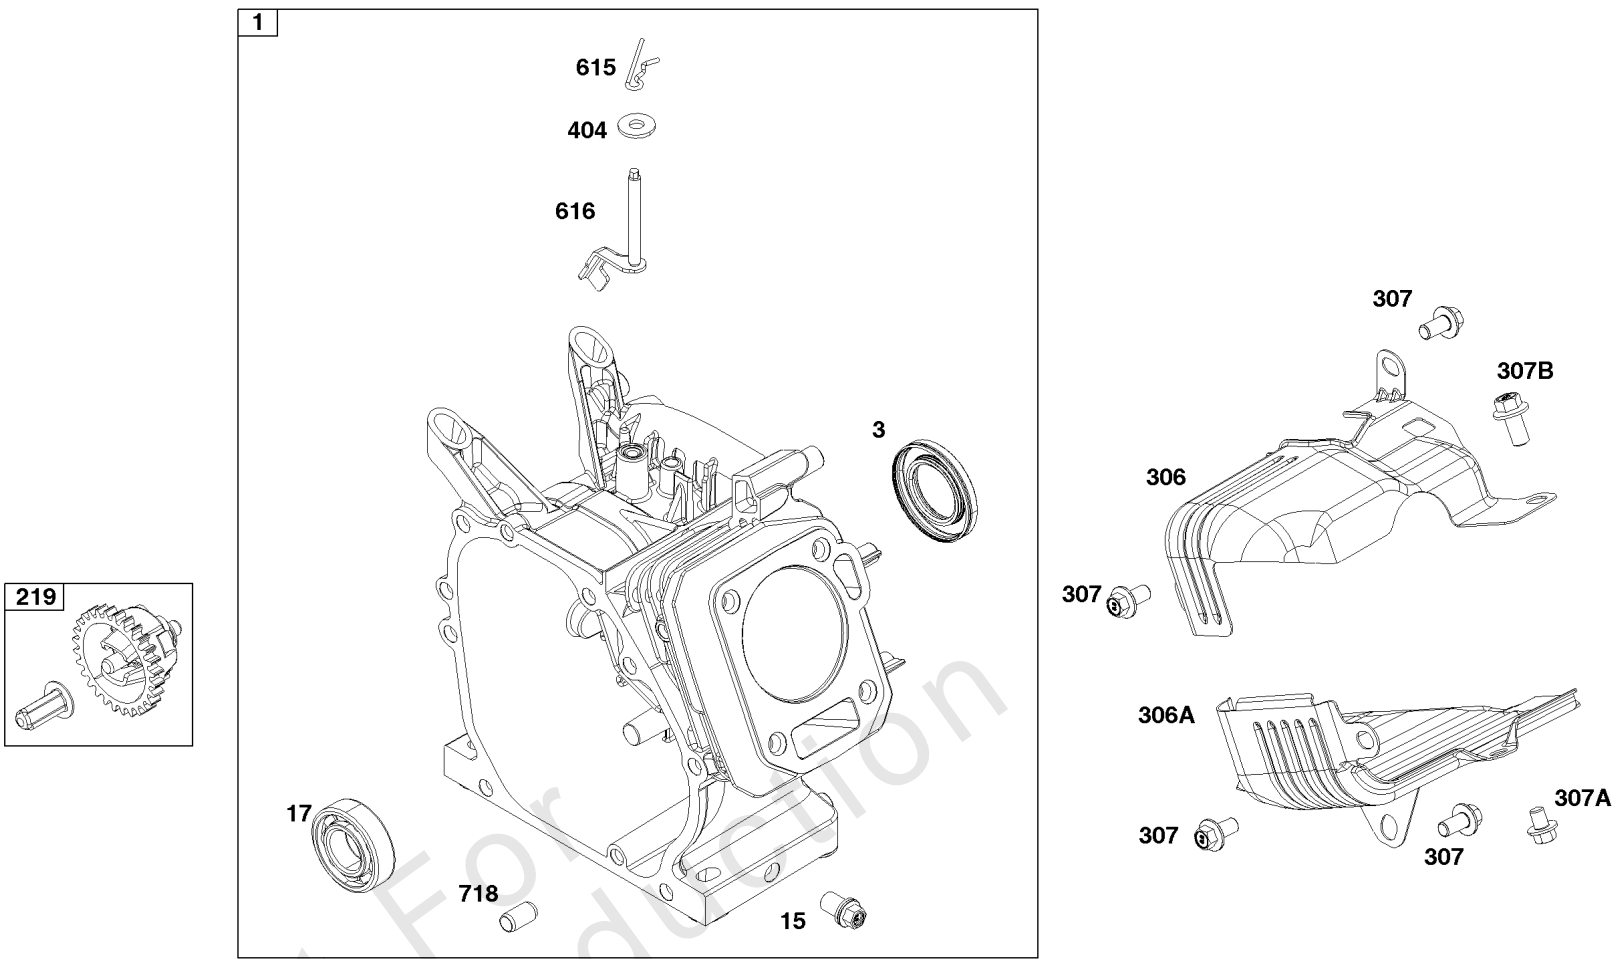

Crankshaft Group

REF NO	PART NO	QTY	DESCRIPTION
16	596963	1	CRANKSHAFT
24	596976	1	KEY, Flywheel -(Crankcase Cover/Sump)
25	596978	1	PISTON ASSEMBLY -(.020 Oversize)
25	596977	1	PISTON ASSEMBLY
26	596980	1	SET, Ring -(.020 Oversize)
26	596979	1	SET, Ring
27	596982	1	LOCK, Piston Pin
28	596981	1	PIN, Piston
29	596983	1	ROD, Connecting
32	596984	2	SCREW -(Connecting Rod)
46	596993	1	CAMSHAFT
357	798869	1	KEY, Drive Pulley

Not For Reproduction