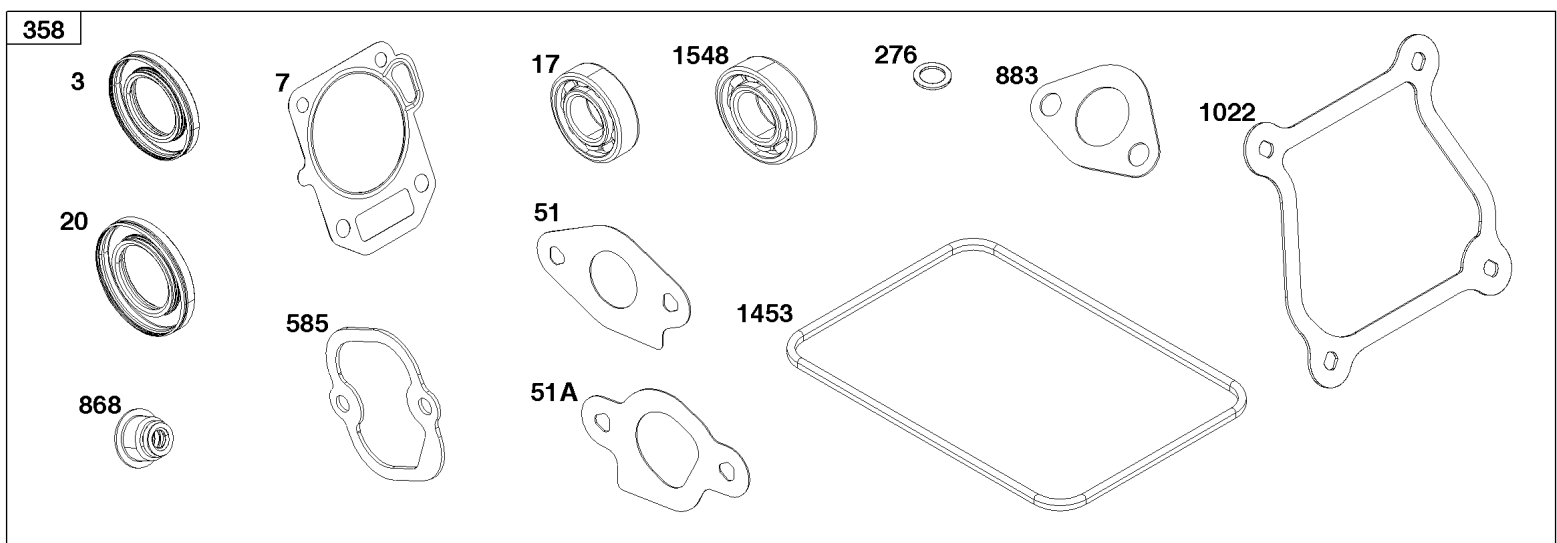

Not For
Reproduction

Controls Group

REF NO	PART NO	QTY	DESCRIPTION
188	590850	2	SCREW -(Control Bracket)
202	597032	1	LINK, Mechanical Governor
202A	597033	1	LINK, Mechanical Governor
209	597115	1	SPRING, Governor
211	691278	1	SPRING, Governor
222	84003499	1	BRACKET, Control
227	597028	1	LEVER, Governor Control
232	597034	1	SPRING, Governor Link
265	691024	2	CLAMP, Casing
267	597027	2	SCREW -(Casing Clamp)
278	690402	1	WASHER -(Governor Lever)
281	597067	2	PANEL, Control
286	84002122	1	MODULE, Oil Sensor -Used After Code Date 18121400
286	590702	1	MODULE, Oil Sensor -Used Before Code Date 18121500
410	597024	1	LINK, Control
485	597025	1	KNOB, Control -Used Before Code Date 19051000
485A	84004631	1	KNOB, Control -Used After Code Date 19050900
505	590641	1	NUT -(Governor Control Lever)
562	597121	1	BOLT -(Governor Control Lever)
621	692310	1	SWITCH, Stop
663	597460	2	SCREW -(Control Panel)
703	597021	2	CLIP
729	597019	2	CLIP, Wire
1054	845118	1	TIE, Cable
1136	597020	2	SCREW -(Control Bracket)
1305	590703	1	SCREW
1460	597035	1	BRACKET, Governor Control
1462	597036	1	SCREW -(Engine Control Unit) (ECU)
1515	590692	1	NUT -(Control Panel)