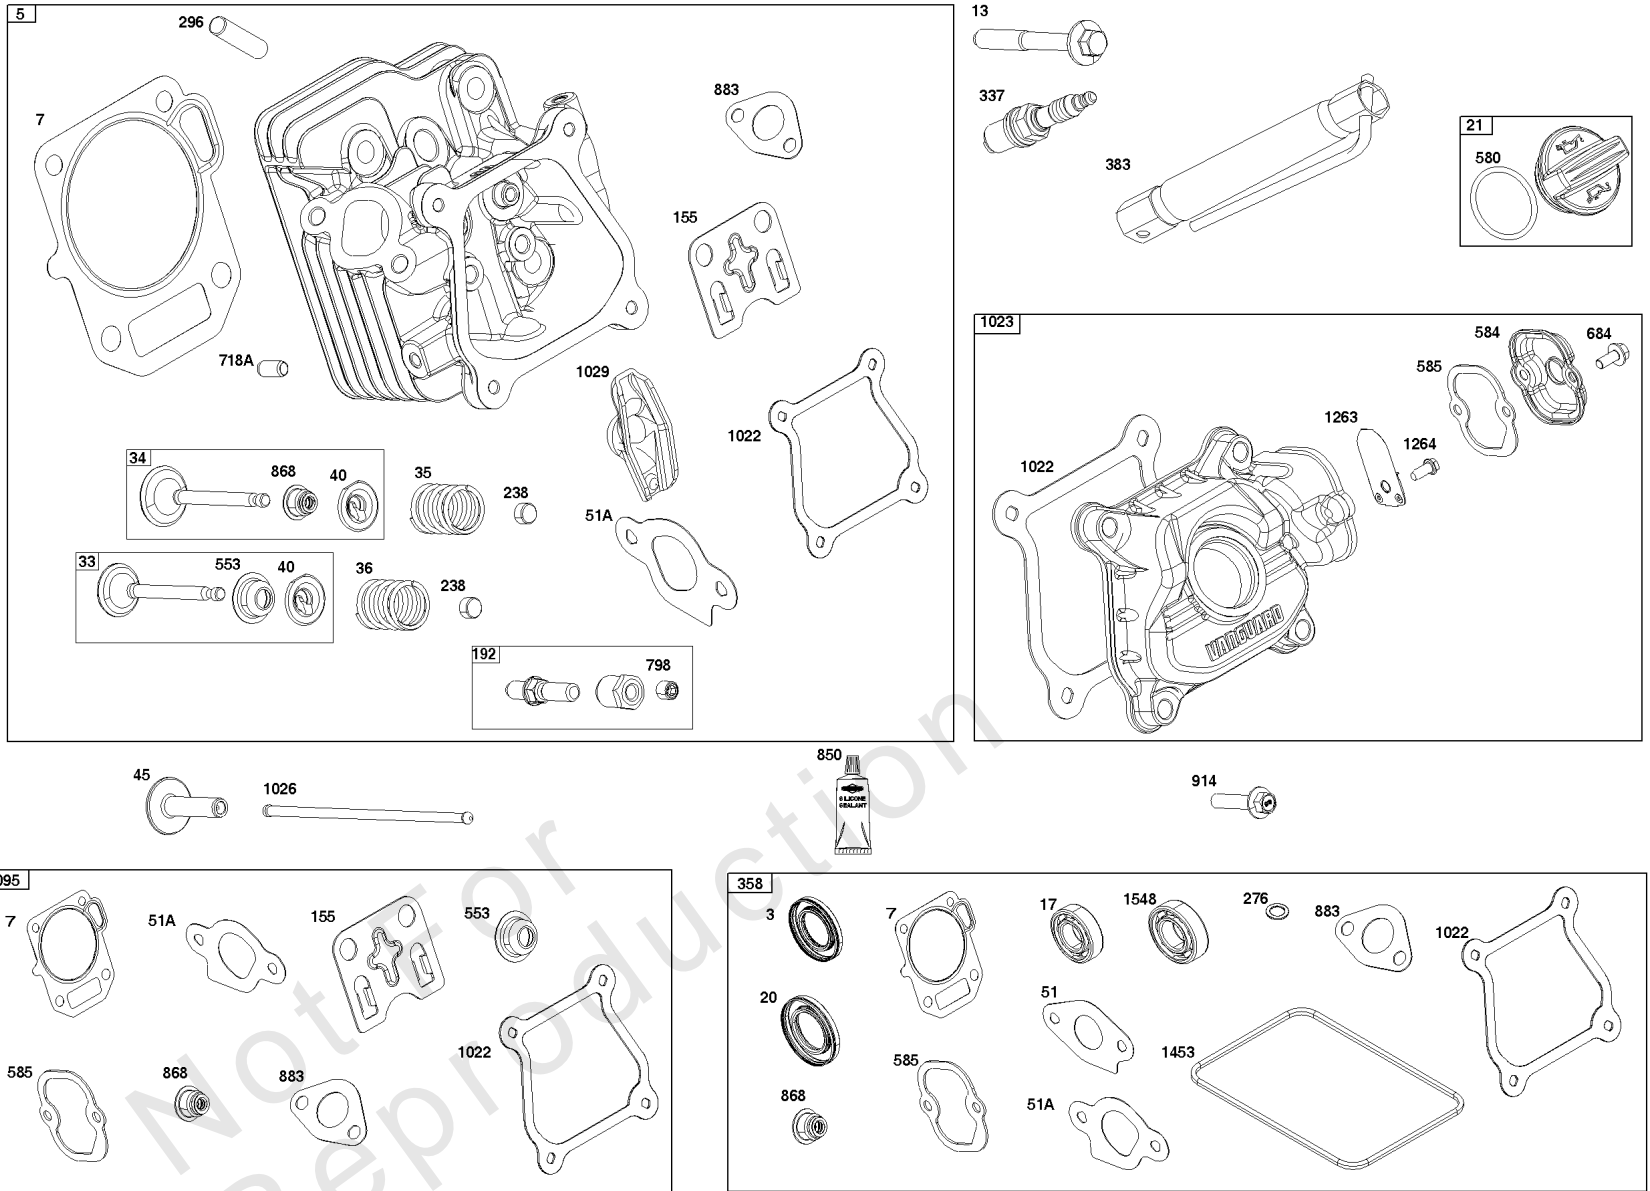

Cylinder Group

REF NO	PART NO	QTY	DESCRIPTION
1	597750	1	CYLINDER ASSEMBLY
3	84002132	1	SEAL, Oil -(Magneto Side)
7	-----	1	GASKET, Cylinder Head -(Part information located in Cylinder Head Group.)
15	590678	2	PLUG, Oil Drain
17	596990	1	BEARING, Ball -(Cylinder)
20	-----	1	SEAL, Oil -(Part information located in Crankcase Cover/Sump and Lubrication Group.)
51	-----	1	GASKET, Intake -(Part information located in Carburetor Group.)
51A	-----	1	GASKET, Intake -(Part information located in Carburetor Group.)
219	597038	1	GEAR, Governor
276	797632	1	WASHER, Sealing
306	597076	1	SHIELD, Cylinder -(Bottom)
306A	597077	1	SHIELD, Cylinder -(Top)
307	590850	3	SCREW -(Cylinder Shield)
307A	590683	3	SCREW -(Cylinder Shield)
307B	590638	1	SCREW -(Cylinder Shield)
358	597139	1	GASKET SET, Engine -(Service Kits may include extra parts not specific to this engine.)
404	597030	1	WASHER -(Governor Crank)
585	-----	1	GASKET, Breather Passage -(Part information located in Cylinder Head Group.)
615	597031	1	RETAINER, Governor Shaft
616	597029	1	CRANK, Governor
718	590713	2	PIN, Locating
850	-----	1	SEALANT, Liquid -(Part information located in Crankcase Cover/Sump and Lubrication Group.)
868	597001	1	SEAL, Valve
883	-----	1	GASKET, Exhaust -(Part information located in Exhaust Group.)
1022	-----	1	GASKET, Rocker Cover -(Part information located in Cylinder Head Group.)
1453	-----	1	SEAL, Air Cleaner Cover -(Part information located in Air Cleaner Group.)
1548	-----	1	BEARING, Ball -(Part information located in Crankcase Cover/Sump and Lubrication Group.)