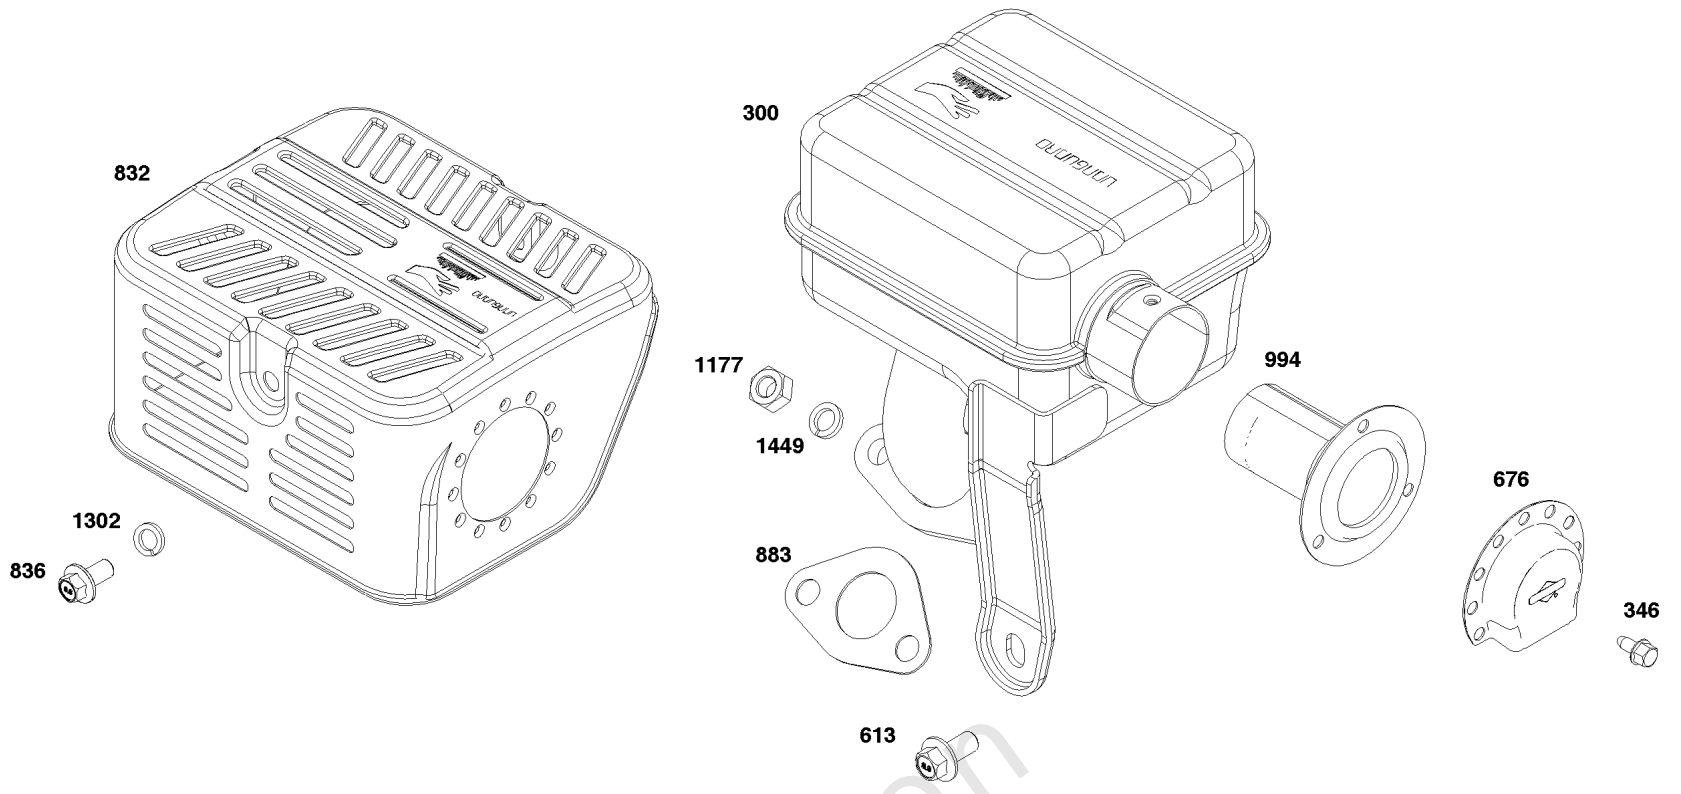

Exhaust Group

REF NO	PART NO	QTY	DESCRIPTION
300	597071	1	MUFFLER -(With Mounting Bracket)
346	699203	3	SCREW -(Spark Arrestor)
613	590850	1	SCREW -(Muffler)
676	798467	1	DEFLECTOR, Muffler
832	597069	1	GUARD, Muffler
836	590706	3	SCREW -(Muffler Guard)
883	597072	1	GASKET, Exhaust
994	793985	1	ARRESTOR, Spark
1177	590632	2	NUT -(Muffler)
1302	704133	3	WASHER -(Muffler Guard)
1449	590633	2	WASHER

Not For Reproduction