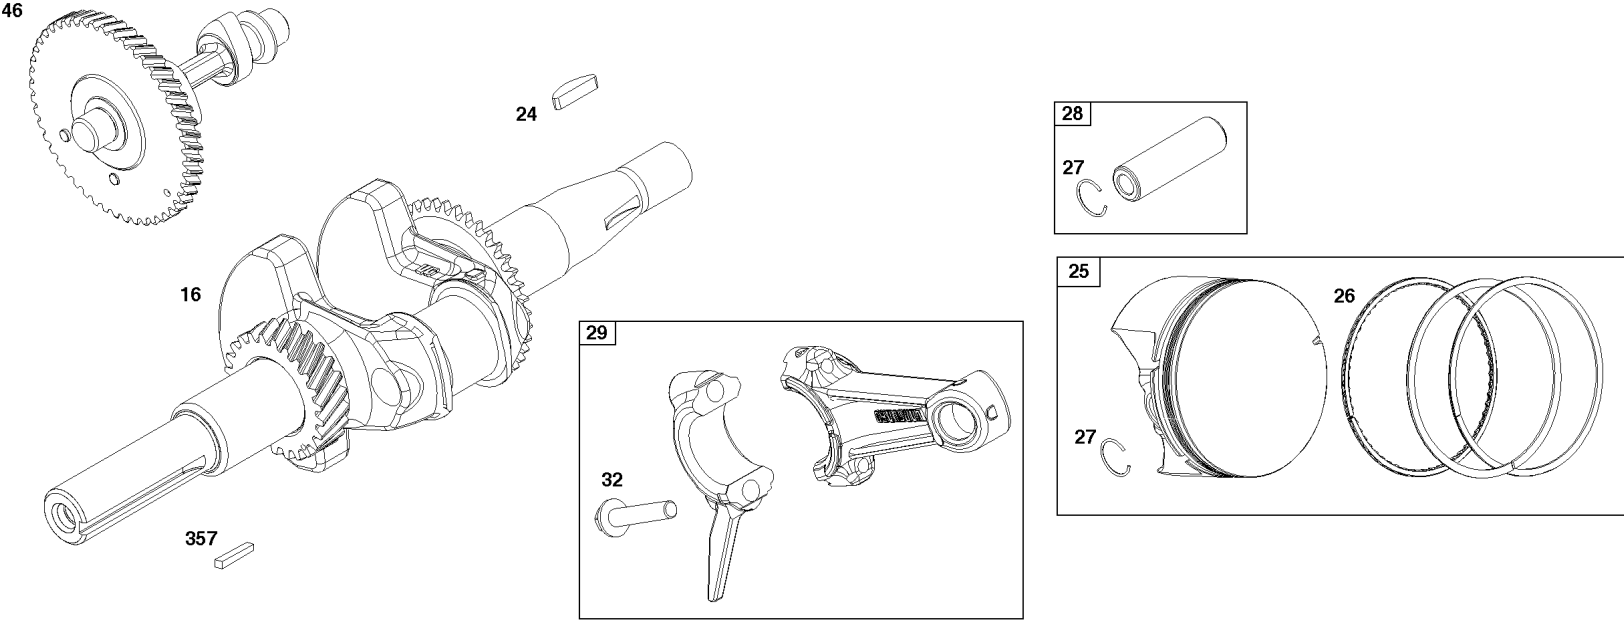

Crankcase Cover/Sump and Lubrication Group

REF NO	PART NO	QTY	DESCRIPTION
3	-----	1	SEAL, Oil -(Part information located in Cylinder Group.)
7	-----	1	GASKET, Cylinder Head -(Part information located in Cylinder Head Group.)
17	-----	1	BEARING, Ball -(Part information located in Cylinder Group.)
18	596985	1	COVER, Crankcase -(METRIC)
20	596991	1	SEAL, Oil -(PTO Side)
22	590714	6	SCREW -(Crankcase Cover/Sump)
51	-----	1	GASKET, Intake -(Part information located in Cylinder Head Group.)
51A	-----	1	GASKET, Intake -(Part information located in Cylinder Head Group.)
276	-----	1	WASHER, Sealing -(Part information located in Carburetor Group.)
358	-----	1	GASKET SET, Engine -(Part information located in Cylinder Group.)
522	590716	2	PLUG, Dipstick/Fill
523	596992	1	DIPSTICK
585	-----	1	GASKET, Breather Passage -(Part information located in Cylinder Head Group.)
847	596989	1	DIPSTICK/TUBE ASSEMBLY
850	100106	1	SEALANT, Liquid
868	-----	1	SEAL, Valve -(Part information located in Cylinder Head Group.)
883	-----	1	GASKET, Exhaust -(Part information located in Exhaust Group.)
1022	-----	1	GASKET, Rocker Cover -(Part information located in Cylinder Head Group.)
1453	-----	1	SEAL, Air Cleaner Cover -(Part information located in Air Cleaner Group.)
1548	596990	1	BEARING, Ball -(Crankcase Cover/Sump)

Not For
Reproduction