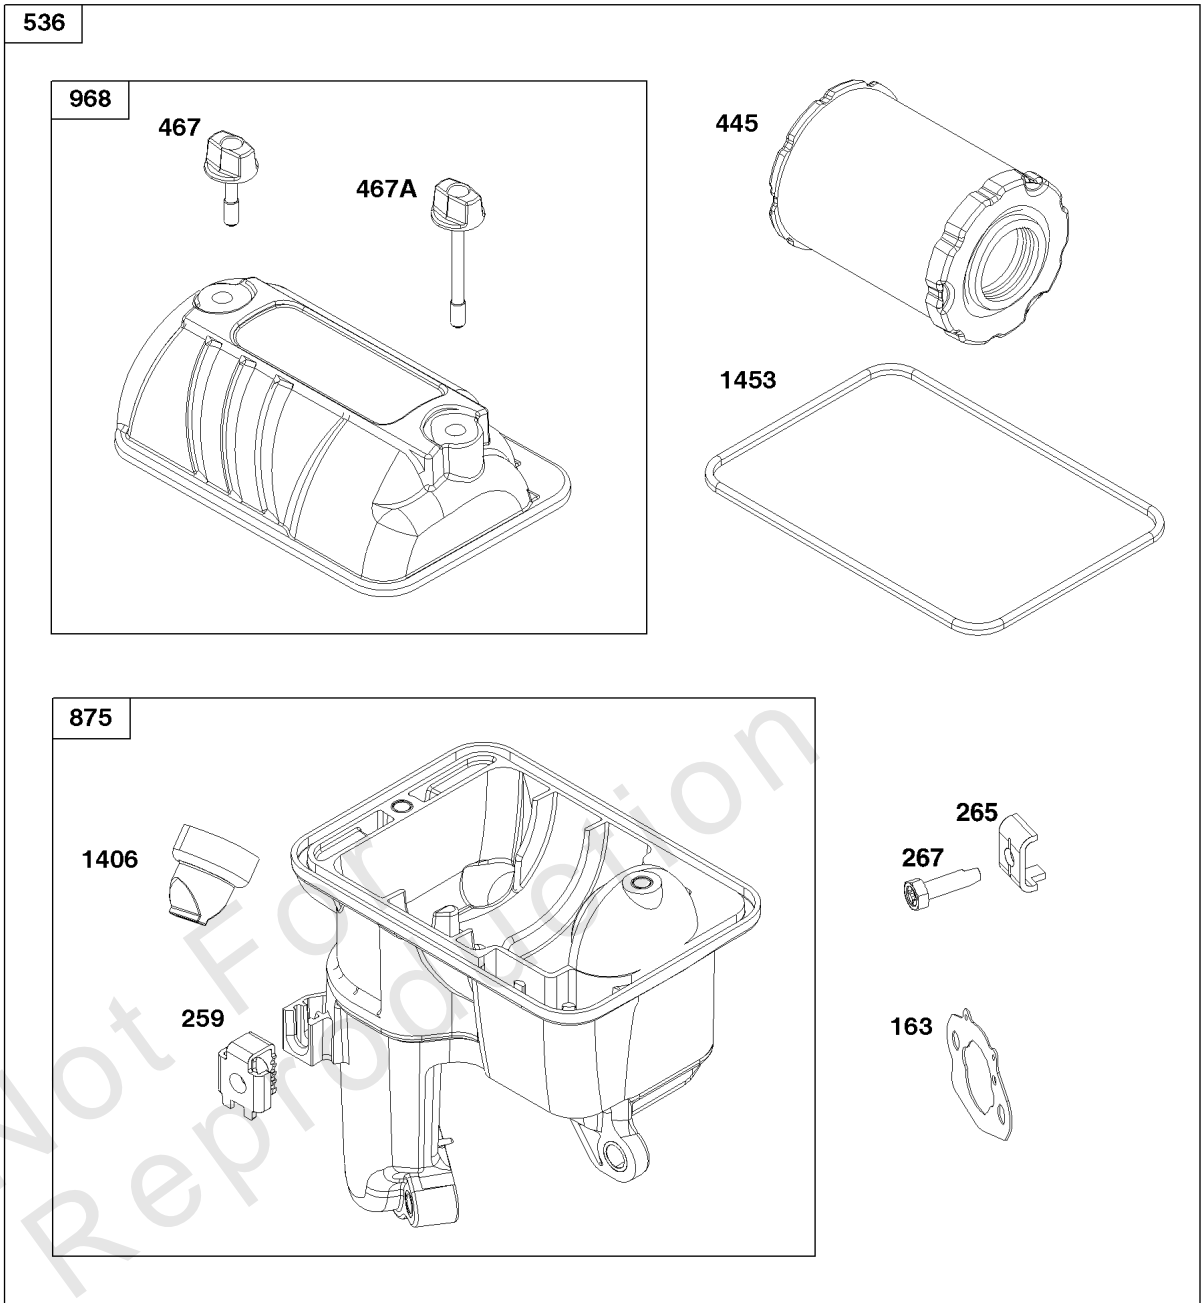

Not For
Reproduction

Air Cleaner Group

REF NO	PART NO	QTY	DESCRIPTION
11	597013	1	TUBE, Breather
163	596768	1	GASKET, Air Cleaner
185	590692	1	NUT -(Air Cleaner Base)
259	691189	1	BRACKET, Casing Clamp
265	691024	1	CLAMP, Casing
267	597027	1	SCREW -(Casing Clamp)
445	596760	1	FILTER, A/C Cartridge
467	596758	1	KNOB, Air Cleaner Cover
467A	596759	1	KNOB, Air Cleaner Cover
536	597060	1	CLEANER, Air
875	597061	1	BASE, Air Cleaner
968	597062	1	COVER, Air Cleaner
1406	597065	1	VALVE, Debris
1453	596756	1	SEAL, Air Cleaner Cover

Not For
Reproduction

Controls Group

REF NO	PART NO	QTY	DESCRIPTION
188	590850	2	SCREW -(Control Bracket)
202	597032	1	LINK, Mechanical Governor
202A	597033	1	LINK, Mechanical Governor
209	597115	1	SPRING, Governor
211	691278	1	SPRING, Governor
222	84003499	1	BRACKET, Control
227	597028	1	LEVER, Governor Control
232	597034	1	SPRING, Governor Link
265	691024	2	CLAMP, Casing
267	597027	2	SCREW -(Casing Clamp)
278	690402	1	WASHER -(Governor Lever)
281	597067	2	PANEL, Control
286	84002122	1	MODULE, Oil Sensor -Used After Code Date 18121400
286	590702	1	MODULE, Oil Sensor -Used Before Code Date 18121500
410	597024	1	LINK, Control
485	597025	1	KNOB, Control -Used Before Code Date 19051000
485A	84004631	1	KNOB, Control -Used After Code Date 19050900
505	590641	1	NUT -(Governor Control Lever)
562	597121	1	BOLT -(Governor Control Lever)
621	692310	1	SWITCH, Stop
663	597460	2	SCREW -(Control Panel)
703	597021	2	CLIP
729	597019	2	CLIP, Wire
1054	845118	1	TIE, Cable
1136	597020	2	SCREW -(Control Bracket)
1305	590703	1	SCREW
1460	597035	1	BRACKET, Governor Control
1462	597036	1	SCREW -(Engine Control Unit) (ECU)
1515	590692	1	NUT -(Control Panel)