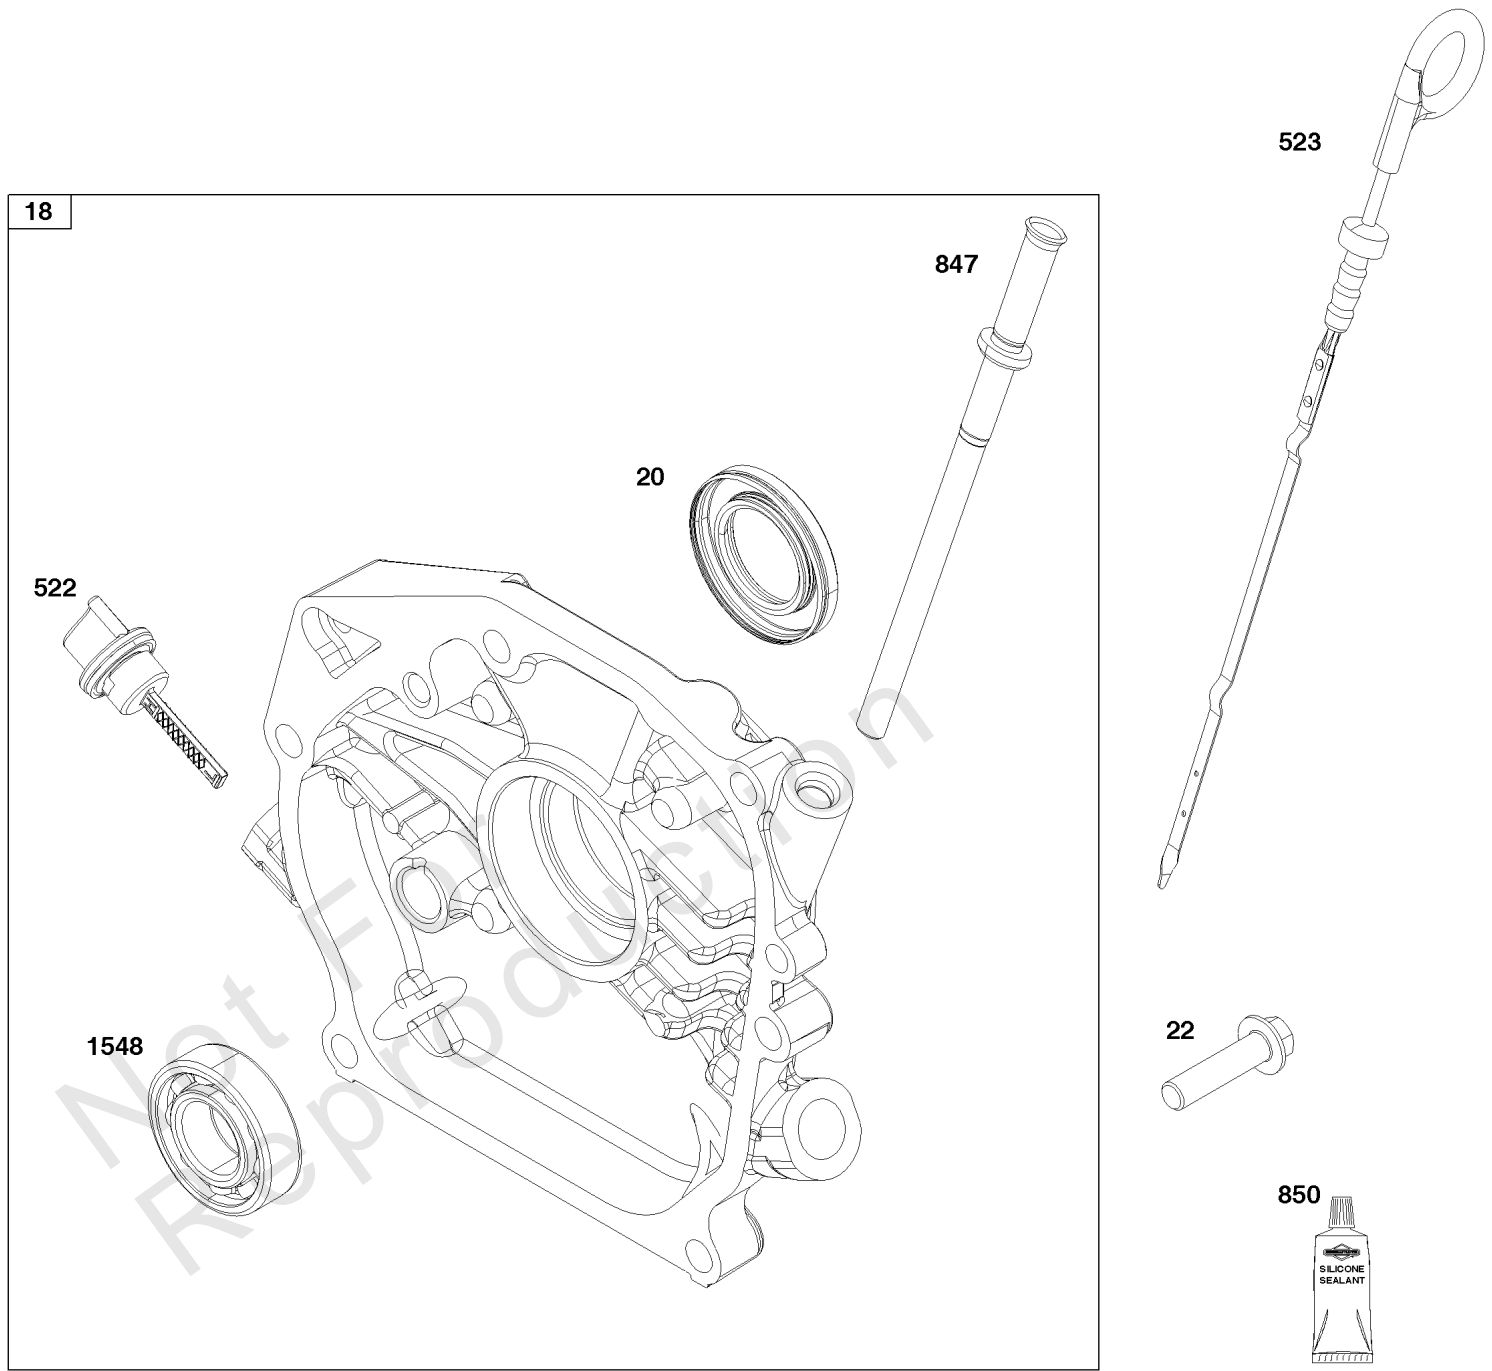

Not For
Reproduction

Controls Group

REF NO	PART NO	QTY	DESCRIPTION
188	590850	2	SCREW -(Control Bracket)
202	597032	1	LINK, Mechanical Governor
202A	597033	1	LINK, Mechanical Governor
209	597115	1	SPRING, Governor
211	691278	1	SPRING, Governor
222	84003499	1	BRACKET, Control
227	597028	1	LEVER, Governor Control
232	597034	1	SPRING, Governor Link
265	691024	2	CLAMP, Casing
267	597027	2	SCREW -(Casing Clamp)
278	690402	1	WASHER -(Governor Lever)
281	597067	2	PANEL, Control
286	84002122	1	MODULE, Oil Sensor -Used After Code Date 18121400
286	590702	1	MODULE, Oil Sensor -Used Before Code Date 18121500
410	597024	1	LINK, Control
485	597025	1	KNOB, Control -Used Before Code Date 19051000
485A	84004631	1	KNOB, Control -Used After Code Date 19050900
505	590641	1	NUT -(Governor Control Lever)
562	597121	1	BOLT -(Governor Control Lever)
621	692310	1	SWITCH, Stop
663	597460	2	SCREW -(Control Panel)
703	597021	2	CLIP
729	597019	2	CLIP, Wire
1054	845118	1	TIE, Cable
1136	597020	2	SCREW -(Control Bracket)
1305	590703	1	SCREW
1460	597035	1	BRACKET, Governor Control
1462	597036	1	SCREW -(Engine Control Unit) (ECU)
1515	590692	1	NUT -(Control Panel)