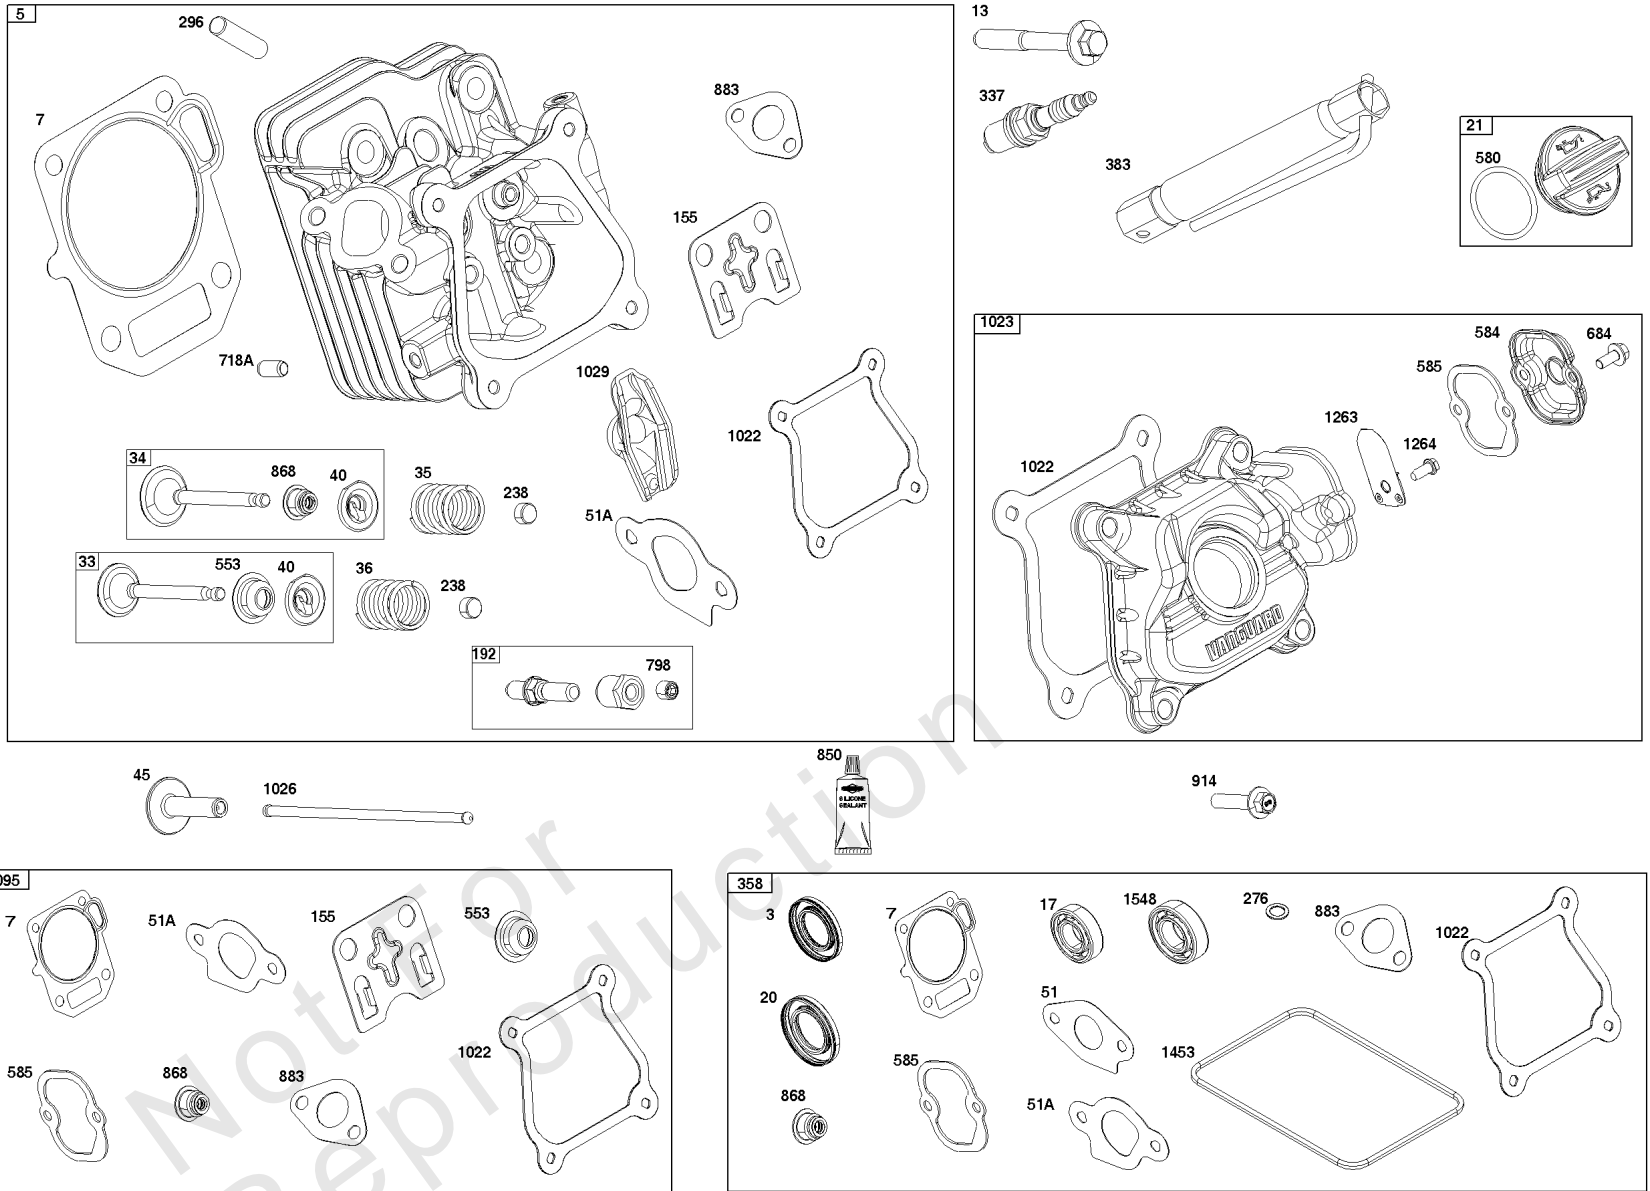

Cylinder Head Group

REF NO	PART NO	QTY	DESCRIPTION
3	-----	1	SEAL, Oil -(Part information located in Cylinder Group.)
5	596998	1	HEAD, Cylinder
7	597007	1	GASKET, Cylinder Head
13	597008	4	SCREW -(Cylinder Head)
17	-----	1	BEARING, Ball -(Part information located in Cylinder Group.)
20	-----	1	SEAL, Oil -(Part information located in Crankcase Cover/Sump and Lubrication Group.)
21	597014	1	CAP, Oil Fill
33	597005	1	VALVE, Exhaust
34	597004	1	VALVE, Intake
35	597002	1	SPRING, Valve -(Intake)
36	597002	1	SPRING, Valve
40	590654	2	RETAINER, Valve
45	591449	2	TAPPET, Valve
51	596769	1	GASKET, Intake
51A	596770	1	GASKET, Intake
155	592874	1	PLATE, Cylinder Head
192	597006	2	ADJUSTER, Rocker Arm
238	590649	2	CAP, Valve
276	-----	1	WASHER, Sealing -(Part information located in Carburetor Group.)
296	590631	2	STUD -(Muffler)
337	597383	2	PLUG, Spark
358	-----		GASKET SET, Engine -(Part information located in Cylinder Group.)
383	19576S	1	WRENCH, Spark Plug
553	597003	1	RETAINER, Valve Spring
580	809894	1	SEAL, O-Ring -(Oil Fill Cap)
584	597011	1	COVER, Breather Passage
585	597010	1	GASKET, Breather Passage
684	597012	2	SCREW -(Breather Passage Cover)
718A	590637	2	PIN, Locating
798	597000	2	SCREW -(Rocker Arm)
850	-----	1	SEALANT, Liquid -(Part information located in Crankcase Cover/Sump and Lubrication Group.)
868	597001	1	SEAL, Valve
883	597072	1	GASKET, Exhaust
914	597016	4	SCREW -(Rocker Cover)
1022	597015	1	GASKET, Rocker Cover
1023	597009	1	COVER, Rocker
1026	597017	2	ROD, Push
1029	596999	2	ARM, Rocker
1095	597140	1	GASKET SET, Valve -(Service Kits may include extra parts not specific to this engine.)
1263	697124	1	REED, Breather
1264	793453	1	SCREW -(Breather Reed)