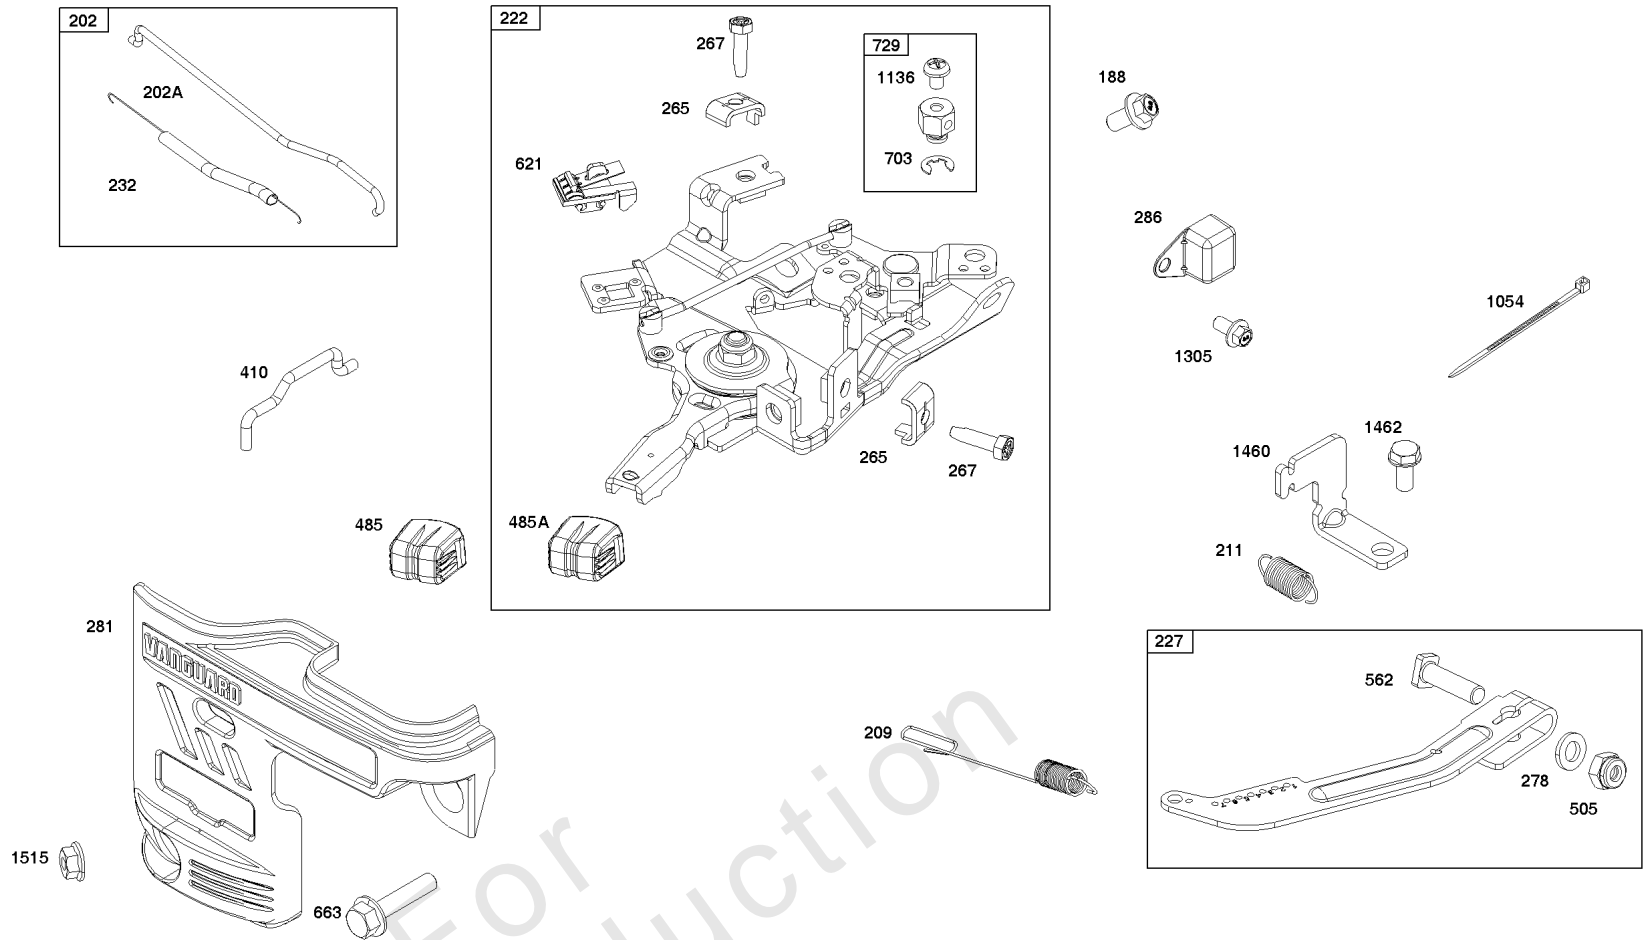

Not For
Reproduction

Controls Group

REF NO	PART NO	QTY	DESCRIPTION
188	590850	2	SCREW -(Control Bracket)
202	597032	1	LINK, Mechanical Governor
202A	597033	1	LINK, Mechanical Governor
209	597115	1	SPRING, Governor
211	691278	1	SPRING, Governor
222	84003499	1	BRACKET, Control
227	597028	1	LEVER, Governor Control
232	597034	1	SPRING, Governor Link
265	691024	2	CLAMP, Casing
267	597027	2	SCREW -(Casing Clamp)
278	690402	1	WASHER -(Governor Lever)
281	597067	2	PANEL, Control
286	84002122	1	MODULE, Oil Sensor -Used After Code Date 18121400
286	590702	1	MODULE, Oil Sensor -Used Before Code Date 18121500
410	597024	1	LINK, Control
485	597025	1	KNOB, Control -Used Before Code Date 19051000
485A	84004631	1	KNOB, Control -Used After Code Date 19050900
505	590641	1	NUT -(Governor Control Lever)
562	597121	1	BOLT -(Governor Control Lever)
621	692310	1	SWITCH, Stop
663	597460	2	SCREW -(Control Panel)
703	597021	2	CLIP
729	597019	2	CLIP, Wire
1054	845118	1	TIE, Cable
1136	597020	2	SCREW -(Control Bracket)
1305	590703	1	SCREW
1460	597035	1	BRACKET, Governor Control
1462	597036	1	SCREW -(Engine Control Unit) (ECU)
1515	590692	1	NUT -(Control Panel)