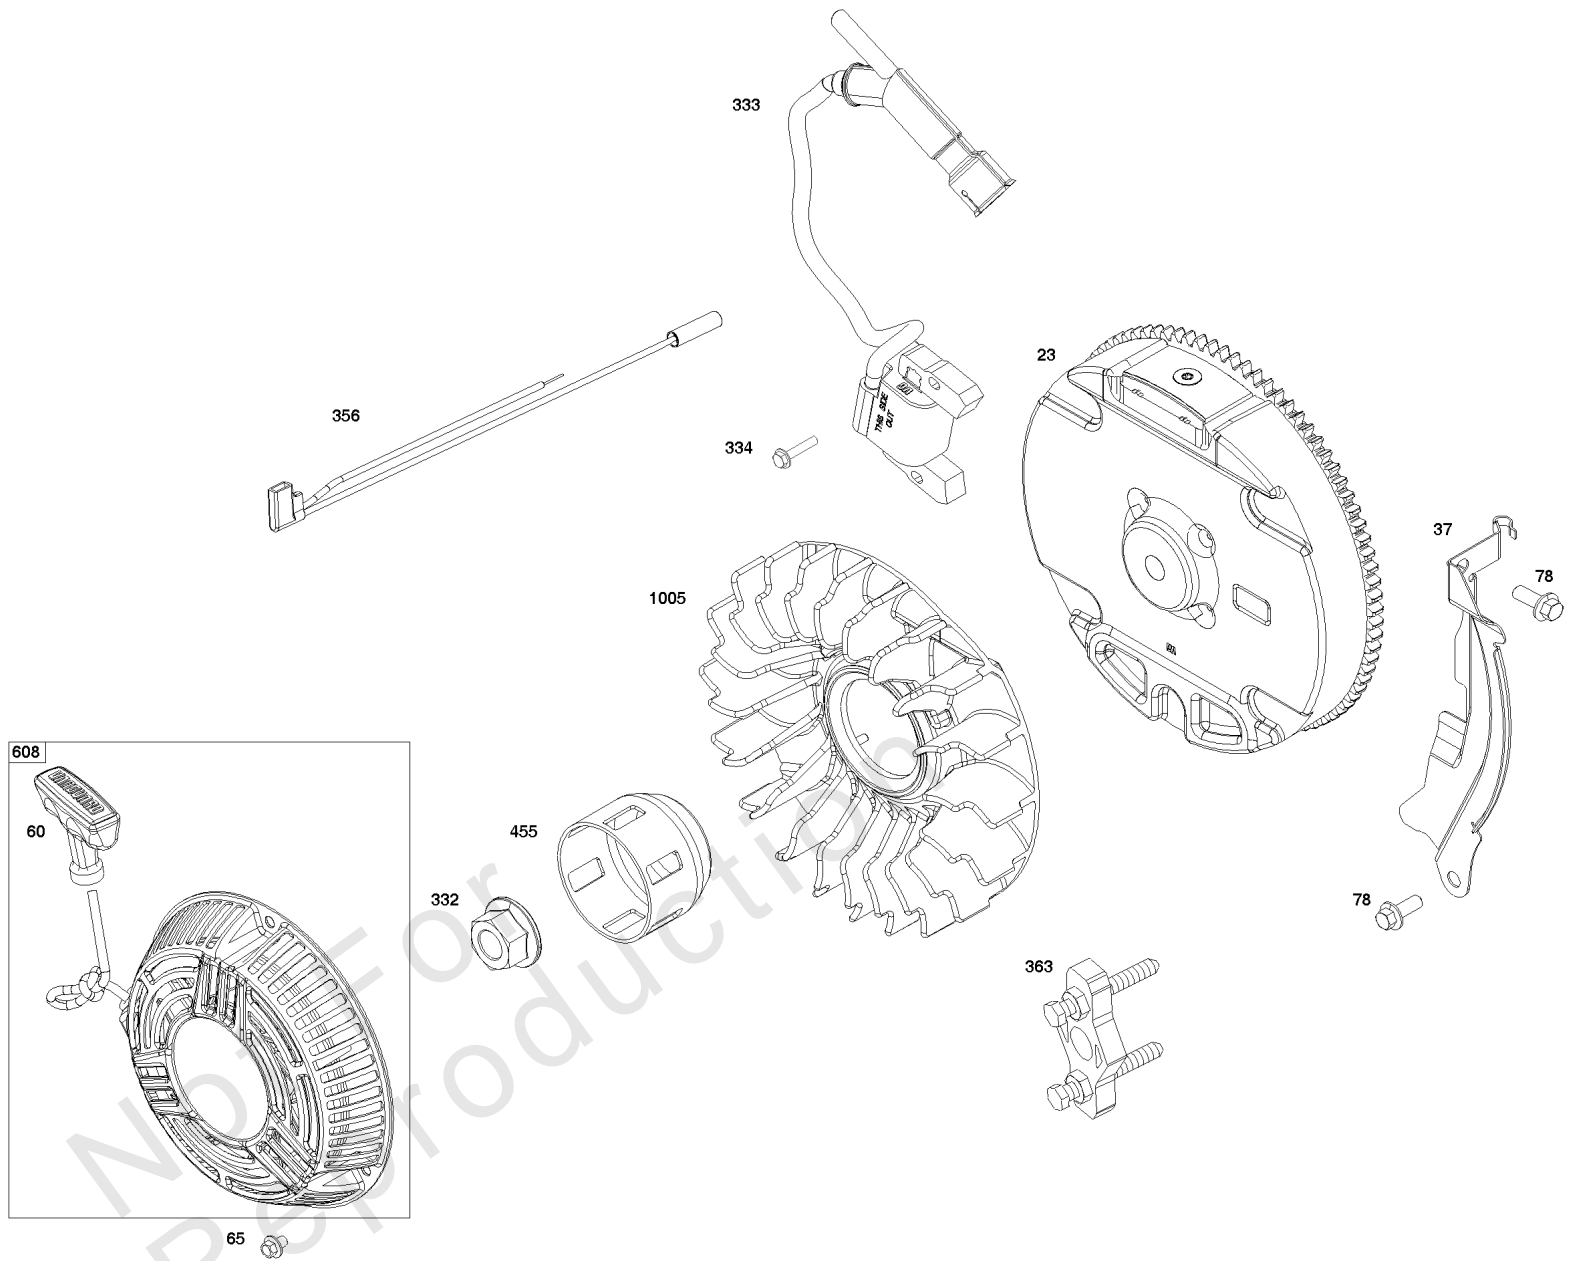

Cylinder Head Group

REF NO	PART NO	QTY	DESCRIPTION
1453	-----	1	SEAL, Air Cleaner Cover -(Part information located in Air Cleaner Group.)
1548	-----	1	BEARING, Ball -(Part information located in Crankcase Cover/Sump and Lubrication Group.)

Not For Reproduction

Flywheel, Ignition, and Starter Group

REF NO	PART NO	QTY	DESCRIPTION
23	597085	1	FLYWHEEL
37	597075	1	GUARD, Flywheel
60	597080	2	GRIP, Starter Rope
65	590683	2	SCREW -(Rewind Starter)
78	590850	3	SCREW -(Flywheel Guard)
332	591988	1	NUT
333	596763	2	ARMATURE, Magneto
334	699477	2	SCREW -(Magneto Armature)
356	597055	1	WIRE, Stop
363	19203	1	PULLER, Flywheel
455	597088	1	CUP, Flywheel
608	596772	2	STARTER, Rewind
1005	794273	1	FAN, Flywheel