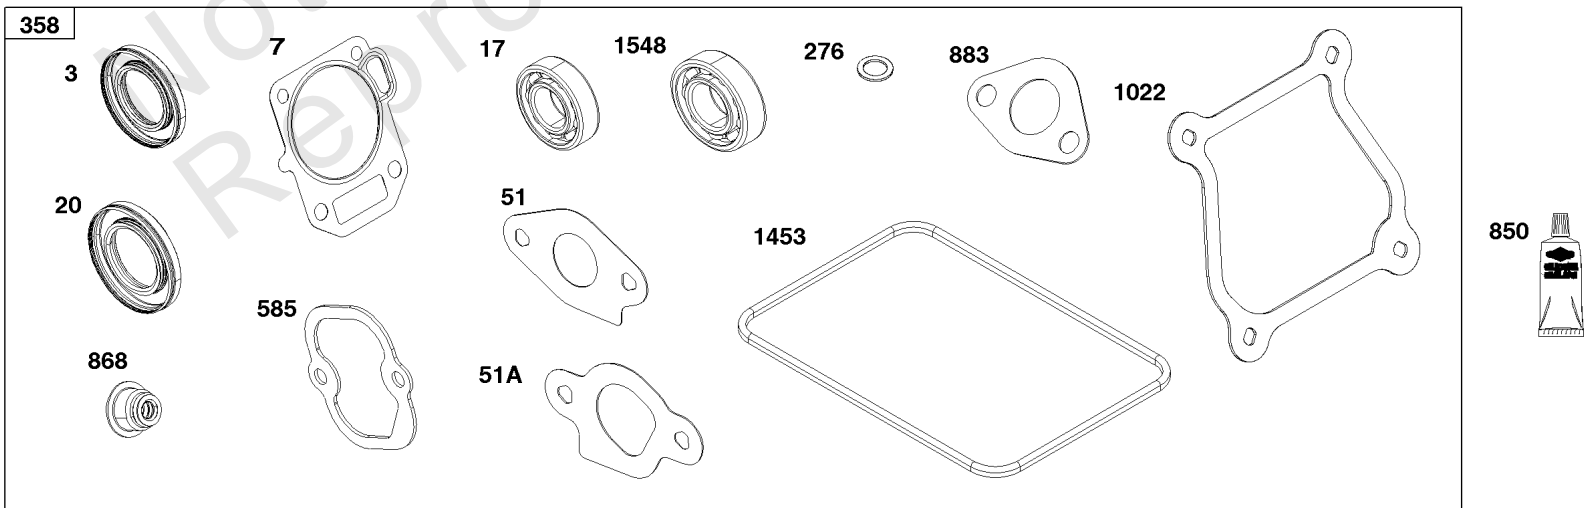

Crankshaft Group

REF NO	PART NO	QTY	DESCRIPTION
16	596963	1	CRANKSHAFT
24	596976	1	KEY, Flywheel -(Crankcase Cover/Sump)
25	596978	1	PISTON ASSEMBLY -(.020 Oversize)
25	596977	1	PISTON ASSEMBLY
26	596980	1	SET, Ring -(.020 Oversize)
26	596979	1	SET, Ring
27	596982	1	LOCK, Piston Pin
28	596981	1	PIN, Piston
29	596983	1	ROD, Connecting
32	596984	2	SCREW -(Connecting Rod)
46	596993	1	CAMSHAFT
357	798869	1	KEY, Drive Pulley

Not For Reproduction