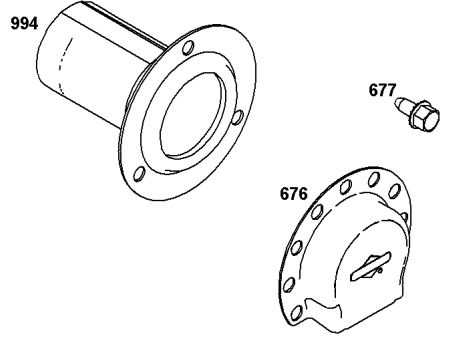

Not For
Reproduction

Exhaust Group

REF NO	PART NO	QTY	DESCRIPTION
300	84005300	1	MUFFLER
676	798467	1	DEFLECTOR, Muffler
677	699203	3	SCREW -(Muffler Deflector)
832	84005301	1	GUARD, Muffler
836	84005121	3	SCREW -(Muffler Guard)
883	597072	1	GASKET, Exhaust
994	793985	1	ARRESTOR, Spark
1177	590632	2	NUT -(Muffler)
1449	590633	2	WASHER -(Muffler)

Not For Reproduction