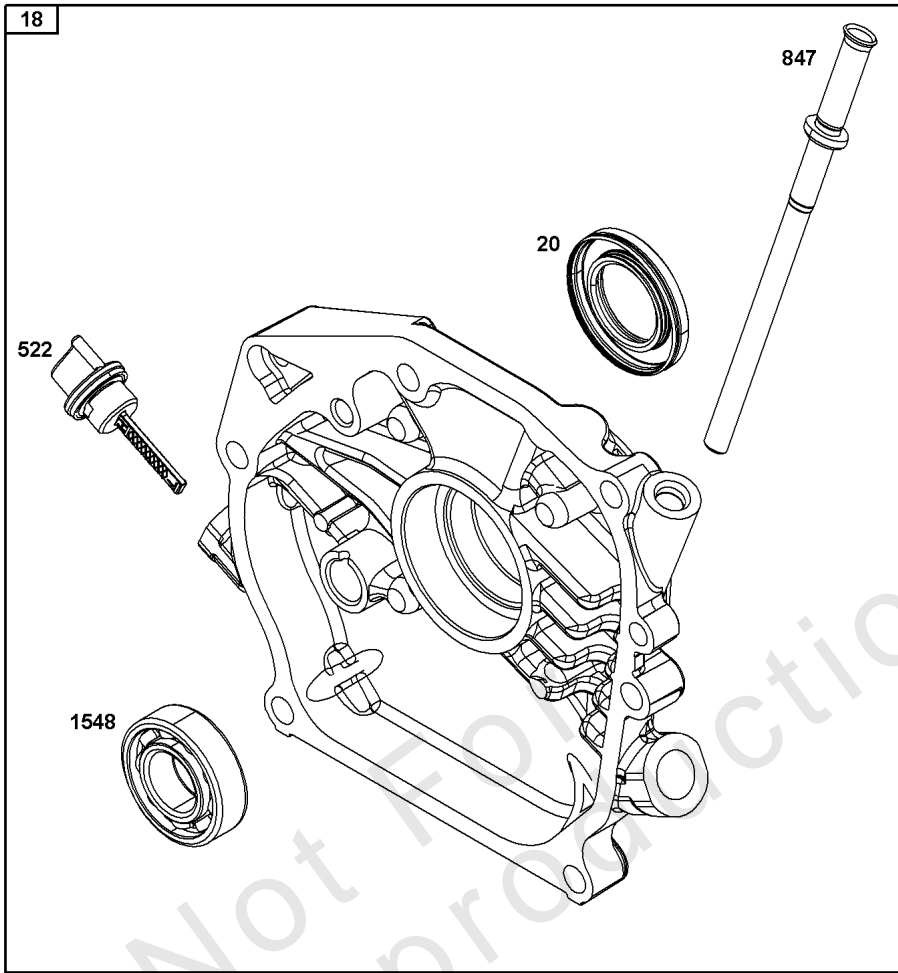

Crankcase Cover/Sump and Lubrication Group

REF NO	PART NO	QTY	DESCRIPTION
3	-----	1	SEAL, Oil -(Part information located in Cylinder Group.)
7	-----	1	GASKET, Cylinder Head -(Part information located in Cylinder Head Group.)
17	-----	1	BEARING, Ball -(Part information located in Cylinder Group.)
18	596985	1	COVER, Crankcase
20	596991	1	SEAL, Oil -(PTO Side)
22	590714	6	SCREW -(Crankcase Cover/Sump)
51	-----	1	GASKET, Intake -(Part information located in Cylinder Head Group.)
51A	-----	1	GASKET, Intake -(Part information located in Cylinder Head Group.)
276	-----	1	WASHER, Sealing -(Part information located in Carburetor Group.)
358	-----	1	GASKET SET, Engine -(Part information located in Cylinder Group.)
522	590716	1	PLUG, Dipstick/Fill
522	590716	1	PLUG, Dipstick/Fill
523	596992	1	DIPSTICK
585	-----	1	GASKET, Breather Passage -(Part information located in Cylinder Head Group.)
847	596989	1	DIPSTICK/TUBE ASSEMBLY
850	100106	1	SEALANT, Liquid
868	-----	1	SEAL, Valve -(Part information located in Cylinder Head Group.)
883	-----	1	GASKET, Exhaust -(Part information located in Exhaust Group.)
1022	-----	1	GASKET, Rocker Cover -(Part information located in Cylinder Head Group.)
1453	-----	1	SEAL, Air Cleaner Cover -(Part information located in Air Cleaner Group.)
1548	596990	1	BEARING, Ball -(Crankcase Cover/Sump)