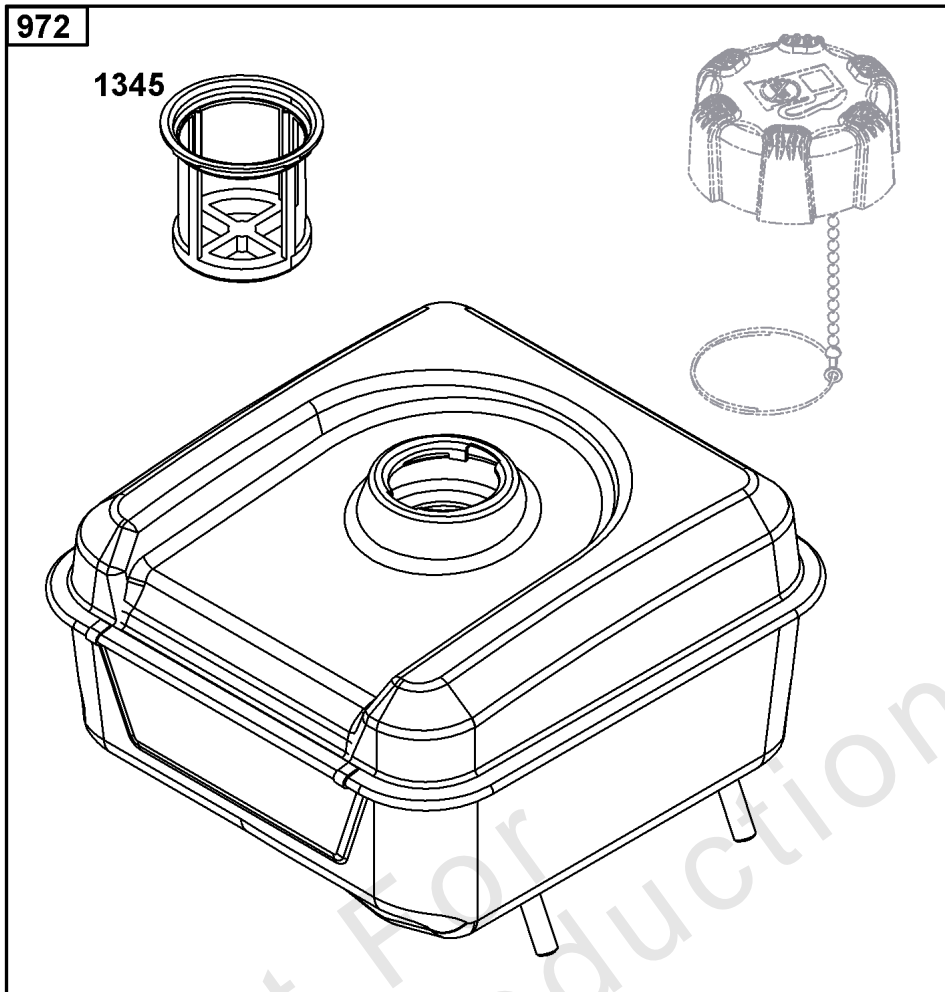

Fuel Supply Group

REF NO	PART NO	QTY	DESCRIPTION
187	597058	1	LINE, Fuel
190	591476	1	SCREW -(Fuel Tank)
601	791850	2	CLAMP, Hose
705	707919	2	NUT -(Fuel Tank)
957	794641	1	CAP, Fuel Tank
972	84004779	1	TANK, FUEL
1345	792917	1	FILTER, Filler Neck

Not For Reproduction