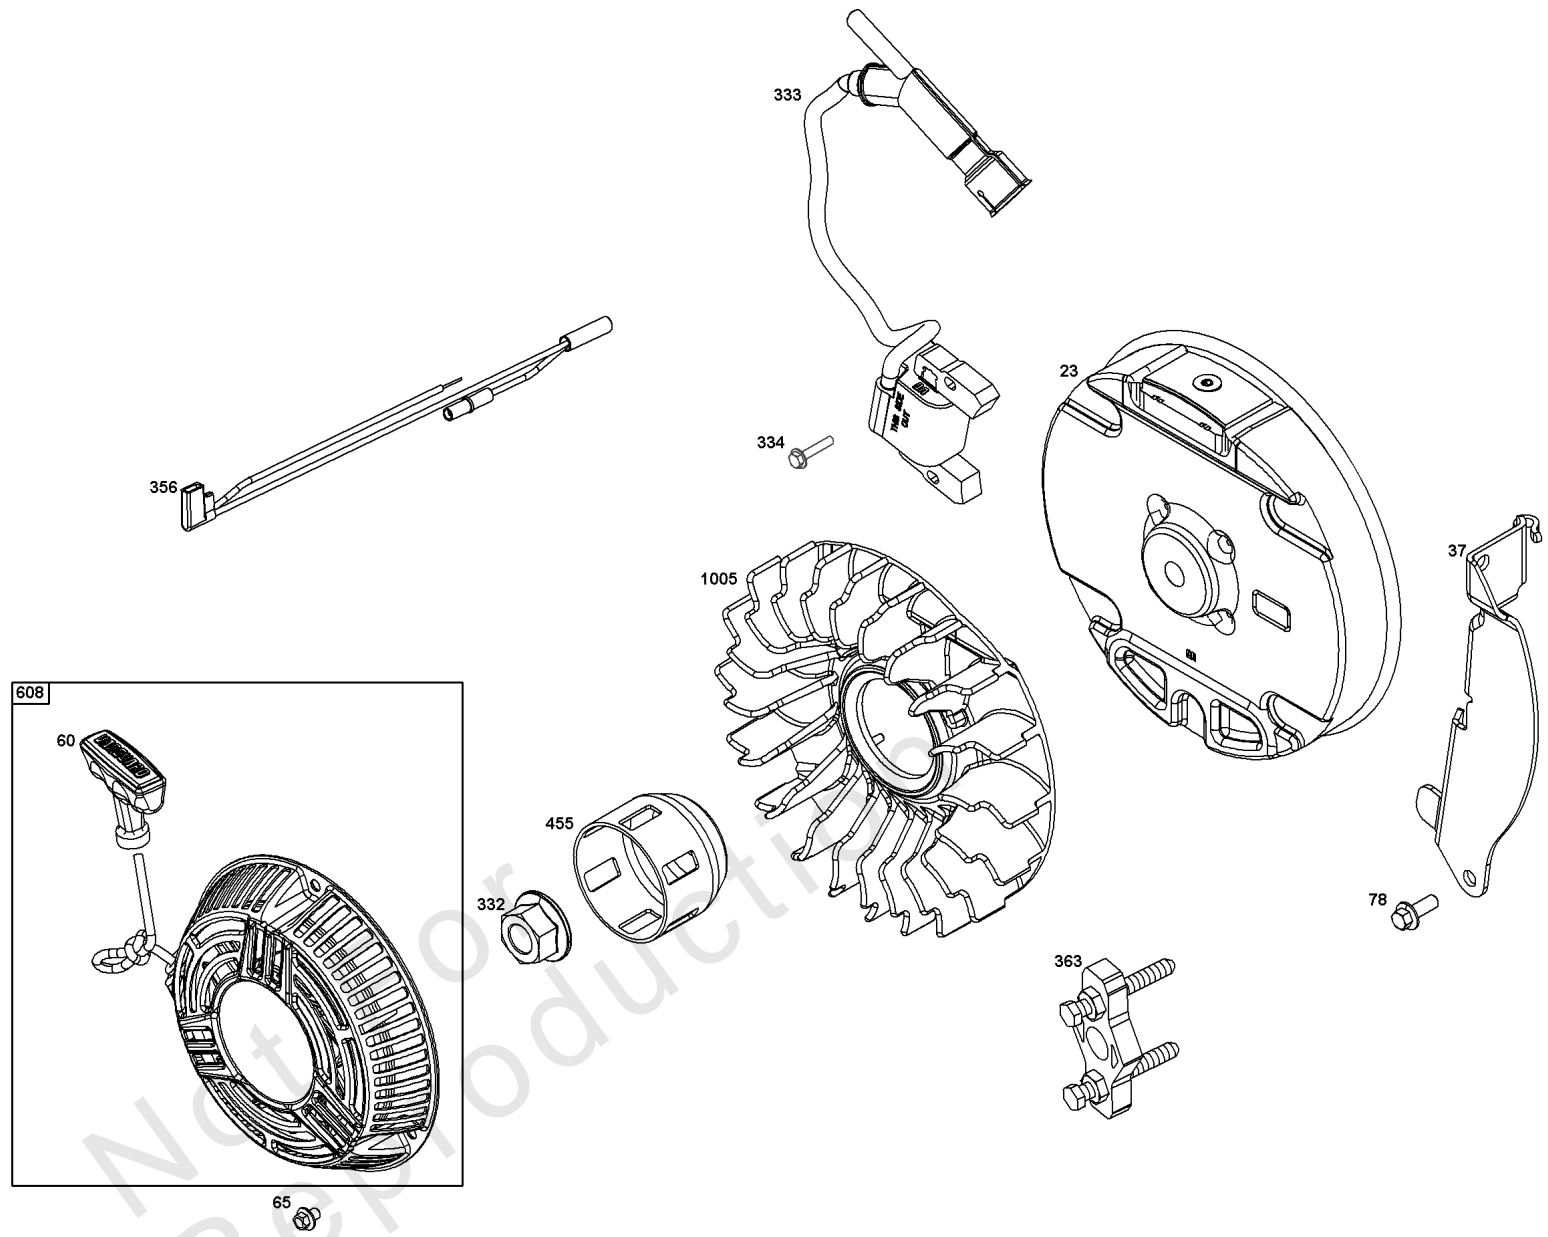

Not For Reproduction

Flywheel, Ignition, and Starter Group

REF NO	PART NO	QTY	DESCRIPTION
23	597085	1	FLYWHEEL
37	84005259	1	GUARD, Flywheel
60	597080	1	GRIP, Starter Rope
65	590683	3	SCREW -(Rewind Starter)
78	590703	1	SCREW -(Flywheel Guard)
332	591988	1	NUT -(Flywheel)
333	84004673	1	ARMATURE, Magneto
334	699477	2	SCREW -(Magneto Armature)
356	597054	1	WIRE, Stop
363	19203	1	PULLER, Flywheel
455	597088	1	CUP, Flywheel
608	596772	1	STARTER, Rewind
1005	794273	1	FAN, Flywheel