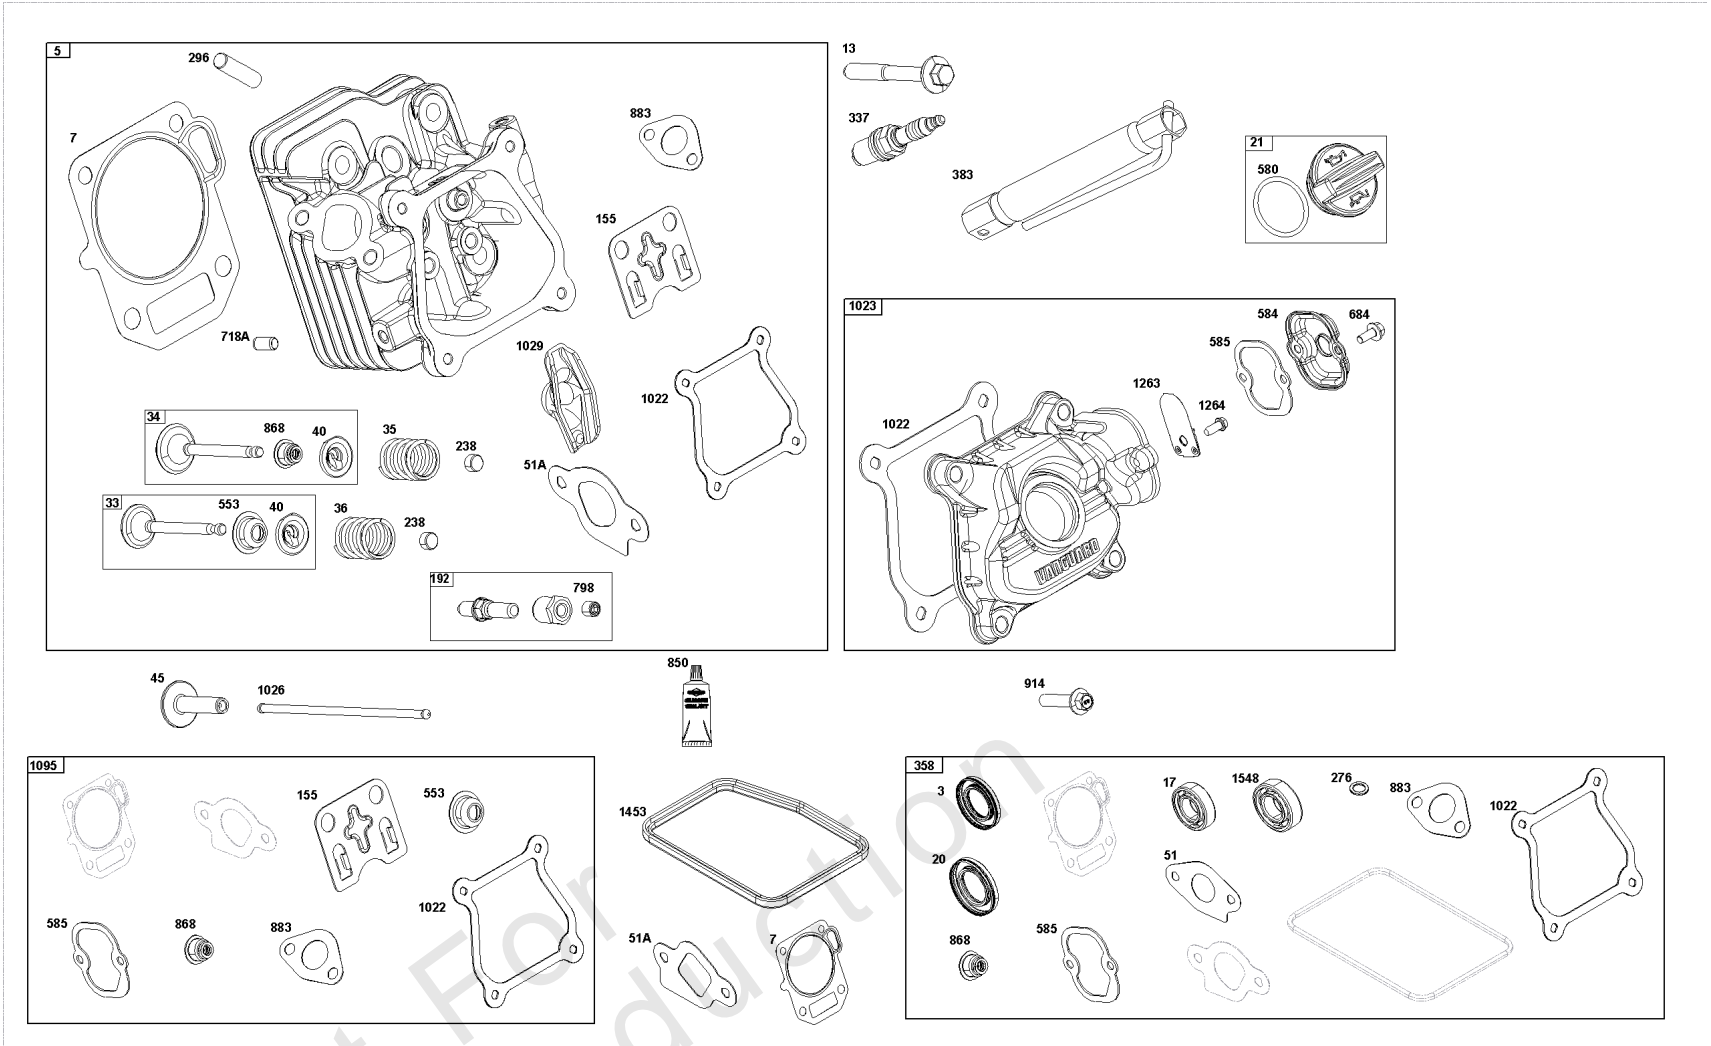

Cylinder Head Group

REF NO	PART NO	QTY	DESCRIPTION
3	-----	1	SEAL, Oil -(Part information located in Cylinder Group.)
5	84005288	1	HEAD, Cylinder
7	84005440	1	GASKET, Cylinder Head
13	597008	4	SCREW -(Cylinder Head)
17	-----	1	BEARING, Ball -(Part information located in Cylinder Group.)
20	-----	1	SEAL, Oil -(Part information located in Crankcase Cover/Sump and Lubrication Group.)
21	597014	1	CAP, Oil Fill
33	84005287	1	VALVE, Exhaust
34	84005280	1	VALVE, Intake
35	597002	2	SPRING, Valve -(Intake)
36	597002	2	SPRING, Valve -(Exhaust)
40	590654	2	RETAINER, Valve
45	591449	2	TAPPET, Valve
51	596769	1	GASKET, Intake
51A	84005443	1	GASKET, Intake
155	592874	1	PLATE, Cylinder Head
192	597006	2	ADJUSTER, Rocker Arm
238	590649	2	CAP, Valve
276	-----	1	WASHER, Sealing -(Part information located in Carburetor Group.)
296	590631	2	STUD -(Muffler)
337	597383	1	PLUG, Spark
358	-----	1	GASKET SET, Engine -(Part information located in Cylinder Group.)
383	19576S	1	WRENCH, Spark Plug
553	597003	1	RETAINER, Valve Spring
580	809894	1	SEAL, O-Ring -(Oil Fill Cap)
584	597011	1	COVER, Breather Passage
585	597010	1	GASKET, Breather Passage
684	597012	2	SCREW -(Breather Passage Cover)
718A	590637	2	PIN, Locating
798	597000	2	SCREW -(Rocker Arm)
850	-----	1	SEALANT, Liquid -(Part information located in Crankcase Cover/Sump and Lubrication Group.)
868	597001	1	SEAL, Valve
883	-----	1	GASKET, Exhaust -(Part information located in Exhaust Group.)
914	597016	4	SCREW -(Rocker Cover)
1022	597015	1	GASKET, Rocker Cover
1023	597009	1	COVER, Rocker
1026	597017	2	ROD, Push
1029	596999	2	ARM, Rocker
1095	597140	1	GASKET SET, Valve -(Service Kits may include extra parts not specific to this engine.)
1263	697124	1	REED, Breather