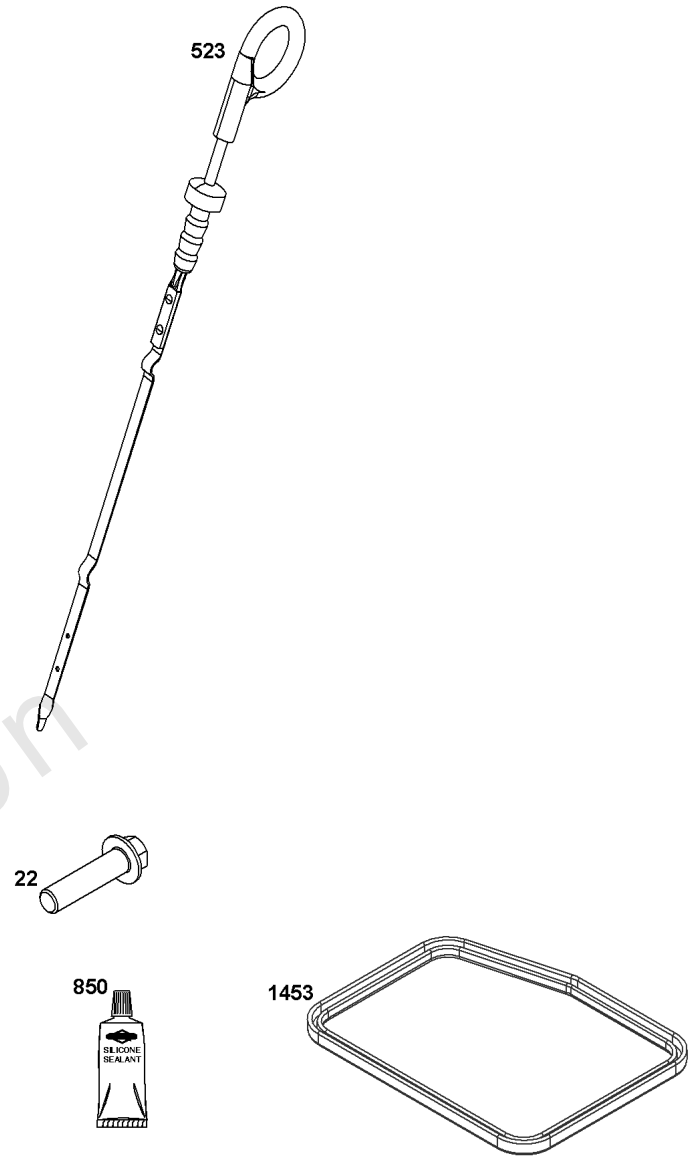

Crankcase Cover/Sump and Lubrication Group

REF NO	PART NO	QTY	DESCRIPTION
3	-----	1	SEAL, Oil -(Part information located in Cylinder Group.)
7	-----	1	GASKET, Cylinder Head -(Part information located in Cylinder Head Group.)
17	-----	1	BEARING, Ball -(Part information located in Cylinder Group.)
18	596985	1	COVER, Crankcase
20	596991	1	SEAL, Oil -(PTO Side)
22	590714	6	SCREW -(Crankcase Cover/Sump)
51	-----	1	GASKET, Intake -(Part information located in Cylinder Head Group.)
51A	-----	1	GASKET, Intake -(Part information located in Cylinder Head Group.)
276	-----	1	WASHER, Sealing -(Part information located in Carburetor Group.)
358	-----	1	GASKET SET, Engine -(Part information located in Cylinder Group.)
522	590716	1	PLUG, Dipstick/Fill
522	590716	1	PLUG, Dipstick/Fill
523	596992	1	DIPSTICK
585	-----	1	GASKET, Breather Passage -(Part information located in Cylinder Head Group.)
847	596989	1	DIPSTICK/TUBE ASSEMBLY
850	100106	1	SEALANT, Liquid
868	-----	1	SEAL, Valve -(Part information located in Cylinder Head Group.)
883	-----	1	GASKET, Exhaust -(Part information located in Exhaust Group.)
1022	-----	1	GASKET, Rocker Cover -(Part information located in Cylinder Head Group.)
1453	-----	1	SEAL, Air Cleaner Cover -(Part information located in Air Cleaner Group.)
1548	596990	1	BEARING, Ball -(Crankcase Cover/Sump)