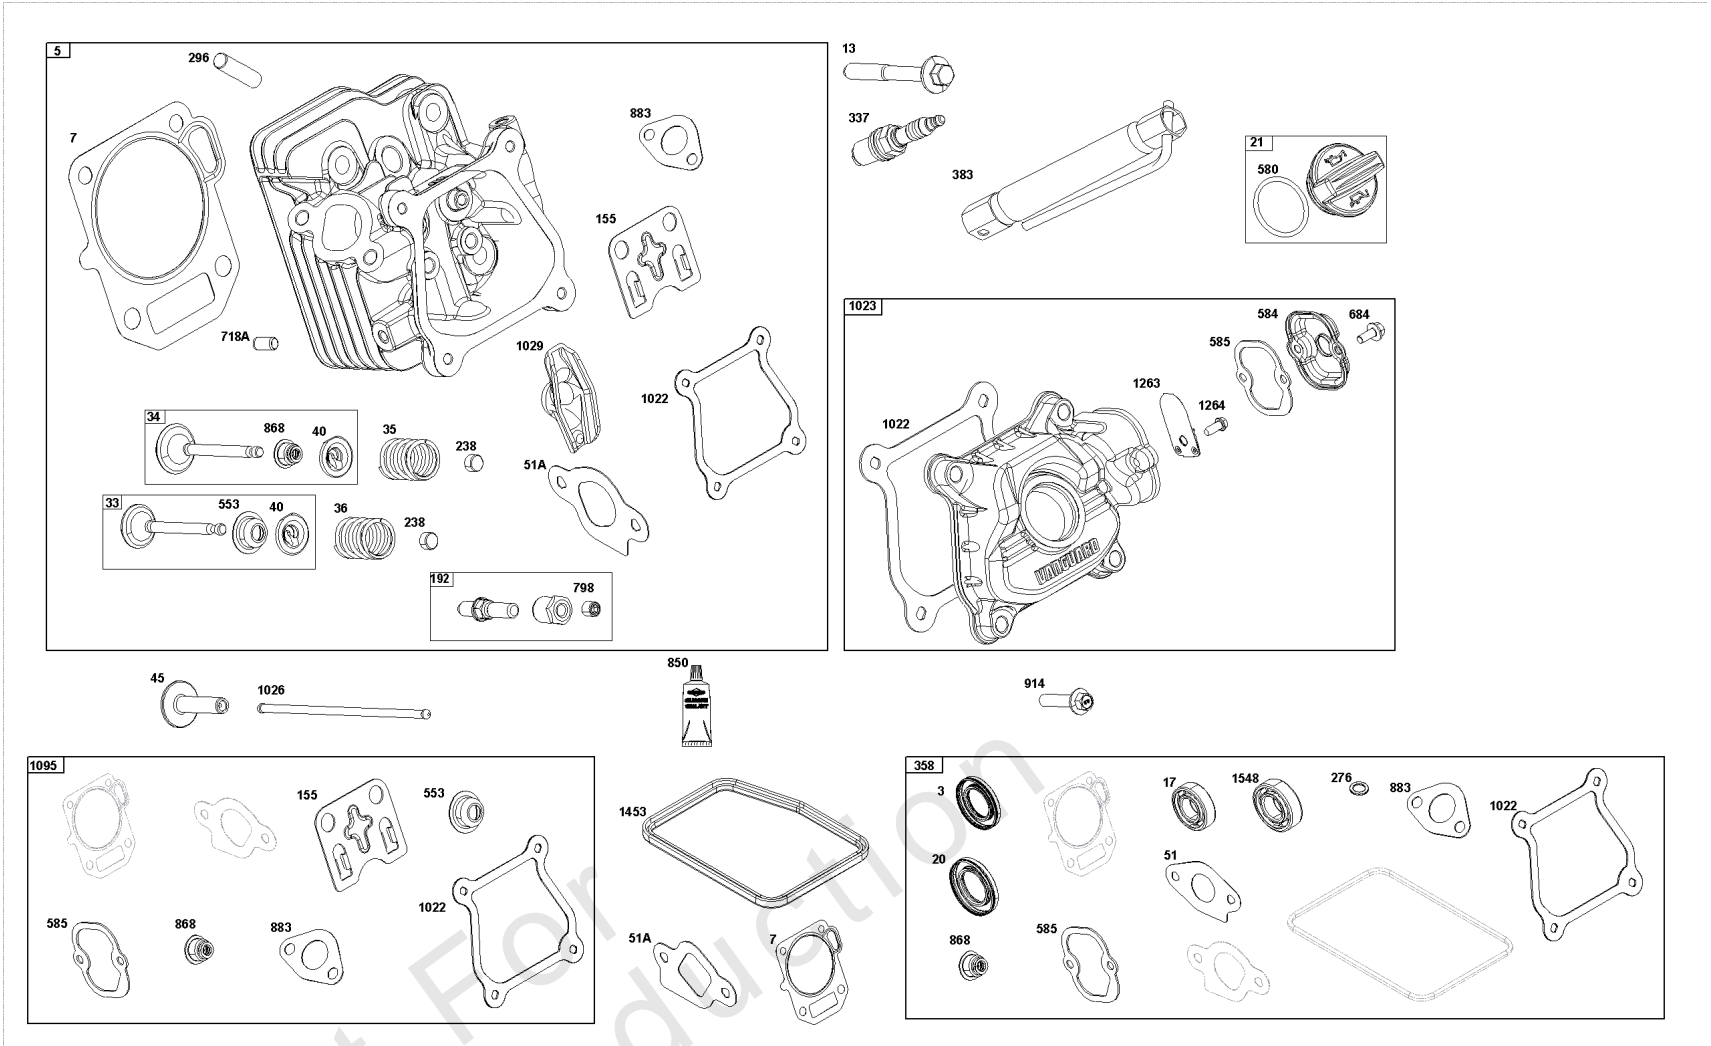

Cylinder Group

REF NO	PART NO	QTY	DESCRIPTION
1	84005446	1	CYLINDER ASSEMBLY
3	84002132	1	SEAL, Oil -(Magneto Side)
7	-----	1	GASKET, Cylinder Head -(Part information located in Cylinder Head Group.)
15	590678	2	PLUG, Oil Drain
17	596990	1	BEARING, Ball -(Cylinder)
20	-----	1	SEAL, Oil -(Part information located in Crankcase Cover/Sump and Lubrication Group.)
51	-----	1	GASKET, Intake -(Part information located in Cylinder Head Group.)
51A	-----	1	GASKET, Intake -(Part information located in Cylinder Head Group.)
219	597038	1	GEAR, Governor
276	-----	1	WASHER, Sealing -(Part information located in Carburetor Group.)
306	597077	1	SHIELD, Cylinder
306A	597076	1	SHIELD, Cylinder
307	590850	1	SCREW -(Cylinder Shield)
307A	590683	2	SCREW -(Cylinder Shield)
358	597139	1	GASKET SET, Engine -(Service Kits may include extra parts not specific to this engine.)
404	597030	1	WASHER -(Governor Crank)
585	-----	1	GASKET, Breather Passage -(Part information located in Cylinder Head Group.)
615	597031	1	RETAINER, Governor Shaft
616	597029	1	CRANK, Governor
718	590713	2	PIN, Locating
799	590703	2	SCREW -(Oil Sensor)
850	-----	1	SEALANT, Liquid -(Part information located in Crankcase Cover/Sump and Lubrication Group.)
868	-----	1	SEAL, Valve -(Part information located in Cylinder Head Group.)
883	-----	1	GASKET, Exhaust -(Part information located in Exhaust Group.)
1022	-----	1	GASKET, Rocker Cover -(Part information located in Cylinder Head Group.)
1052	84004948	1	SENSOR, Oil
1453	-----	1	SEAL, Air Cleaner Cover -(Part information located in Air Cleaner Group.)
1548	-----	1	BEARING, Ball -(Part information located in Crankcase Cover/Sump and Lubrication Group.)