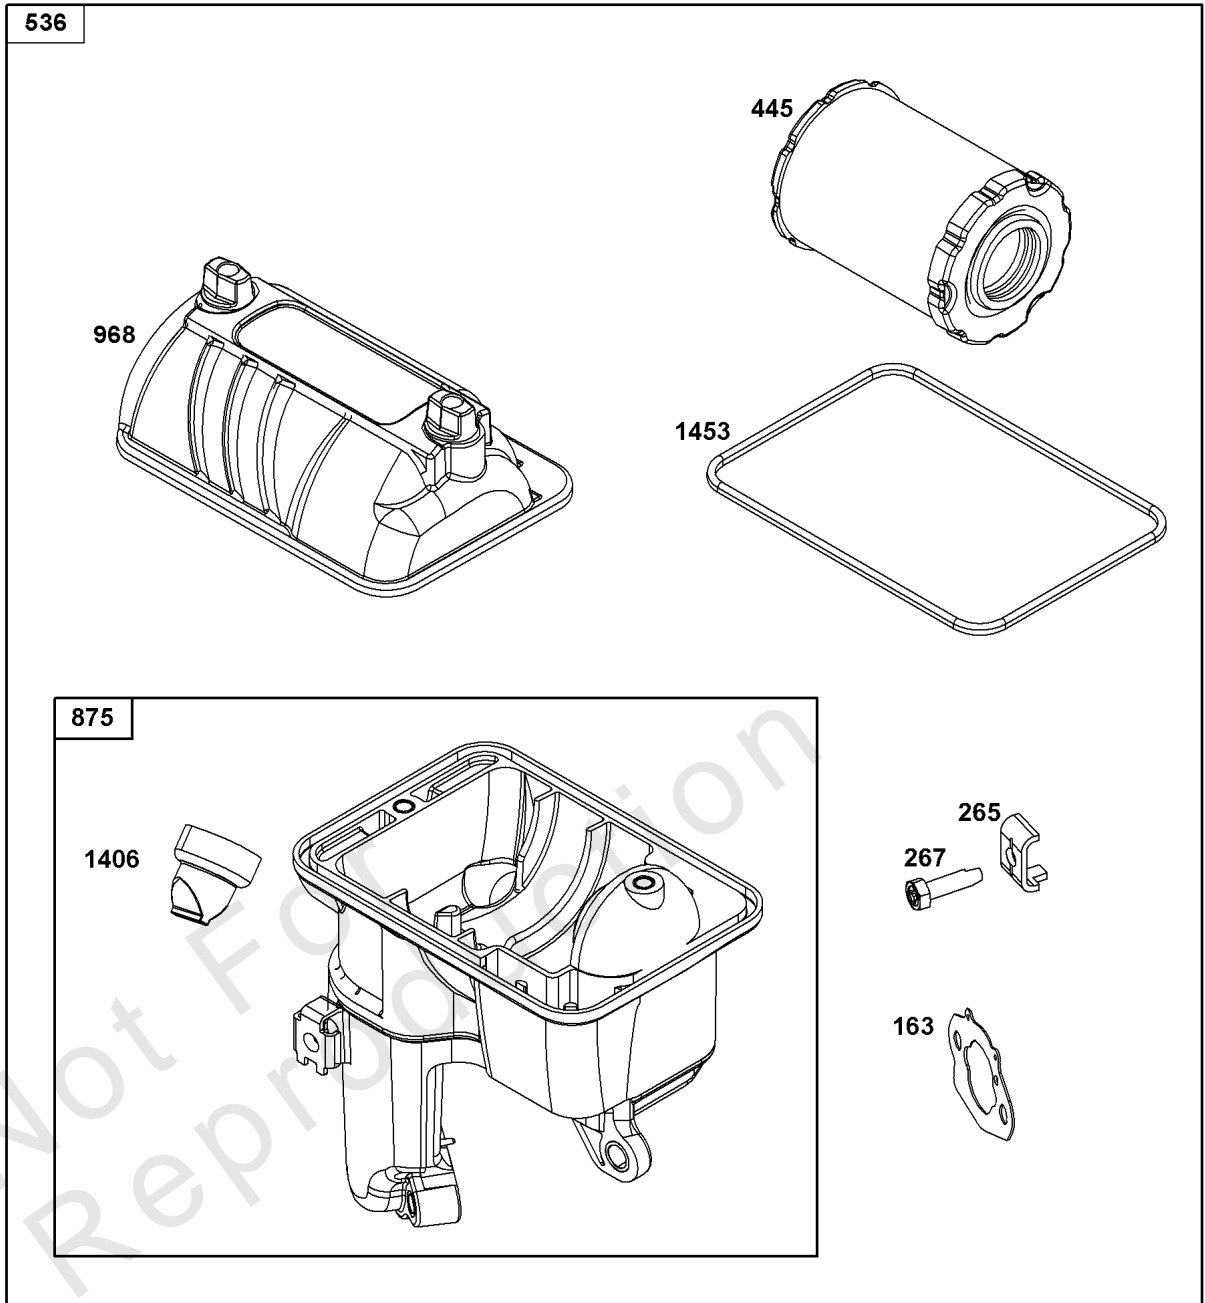

Not For
Reproduction

Air Cleaner Group

REF NO	PART NO	QTY	DESCRIPTION
11	597013	1	TUBE, Breather
163	596768	1	GASKET, Air Cleaner
185	590692	3	NUT -(Air Cleaner Base)
265	-----	1	CLAMP, Casing -(Part information located in Controls Group.)
267	-----	1	SCREW -(Part information located in Controls Group.)
445	84002309	1	FILTER, A/C Cartridge
536	84005299	1	CLEANER, AIR
875	84005297	1	BASE, Air Cleaner
968	84005353	1	COVER, Air Cleaner
1406	597065	1	VALVE, Debris
1453	84005298	1	SEAL, Air Cleaner Cover

Carburetor Group

REF NO	PART NO	QTY	DESCRIPTION
51	-----	1	GASKET, Intake -(Part information located in Cylinder Head Group.)
51A	-----	1	GASKET, Intake -(Part information located in Cylinder Head Group.)
53	597052	1	STUD -(Carburetor) (Short)
53A	597051	1	STUD -(Carburetor) (Long)
104	597533	1	PIN, Float Hinge
105	797139	1	VALVE, Float Needle
112	84003640	1	SCREW -(Choke Lever)
117	597454	1	JET, Main -(Standard)
118	84004636	1	JET, MAIN -(High Altitude)
121	597138	1	KIT, Carburetor Overhaul -(Service Kits may include extra parts not specific to this engine.)
122	84005442	1	SPACER, Carburetor
125	84004632	1	CARBURETOR
133	597473	1	FLOAT, Carburetor
137	798932	1	GASKET, Float Bowl
163	-----	1	GASKET, Air Cleaner -(Part information located in Air Cleaner Group.)
202	-----	1	LINK, Mechanical Governor -(Part information located in Controls Group.)
209	-----	1	SPRING, Governor -(Part information located in Controls Group.)
240	597039	1	FILTER, Fuel
245	597735	1	GASKET, Fuel Bowl
246	597043	1	BOWL, Fuel Filter
254	595322	1	DRAIN, Carburetor Bowl
276	797632	1	WASHER, Sealing
472	84002963	1	KNOB, Choke Shaft
680	84005074	1	WASHER -(Choke Lever)
951	597044	1	LEVER, Choke
975	597049	1	BOWL, Float