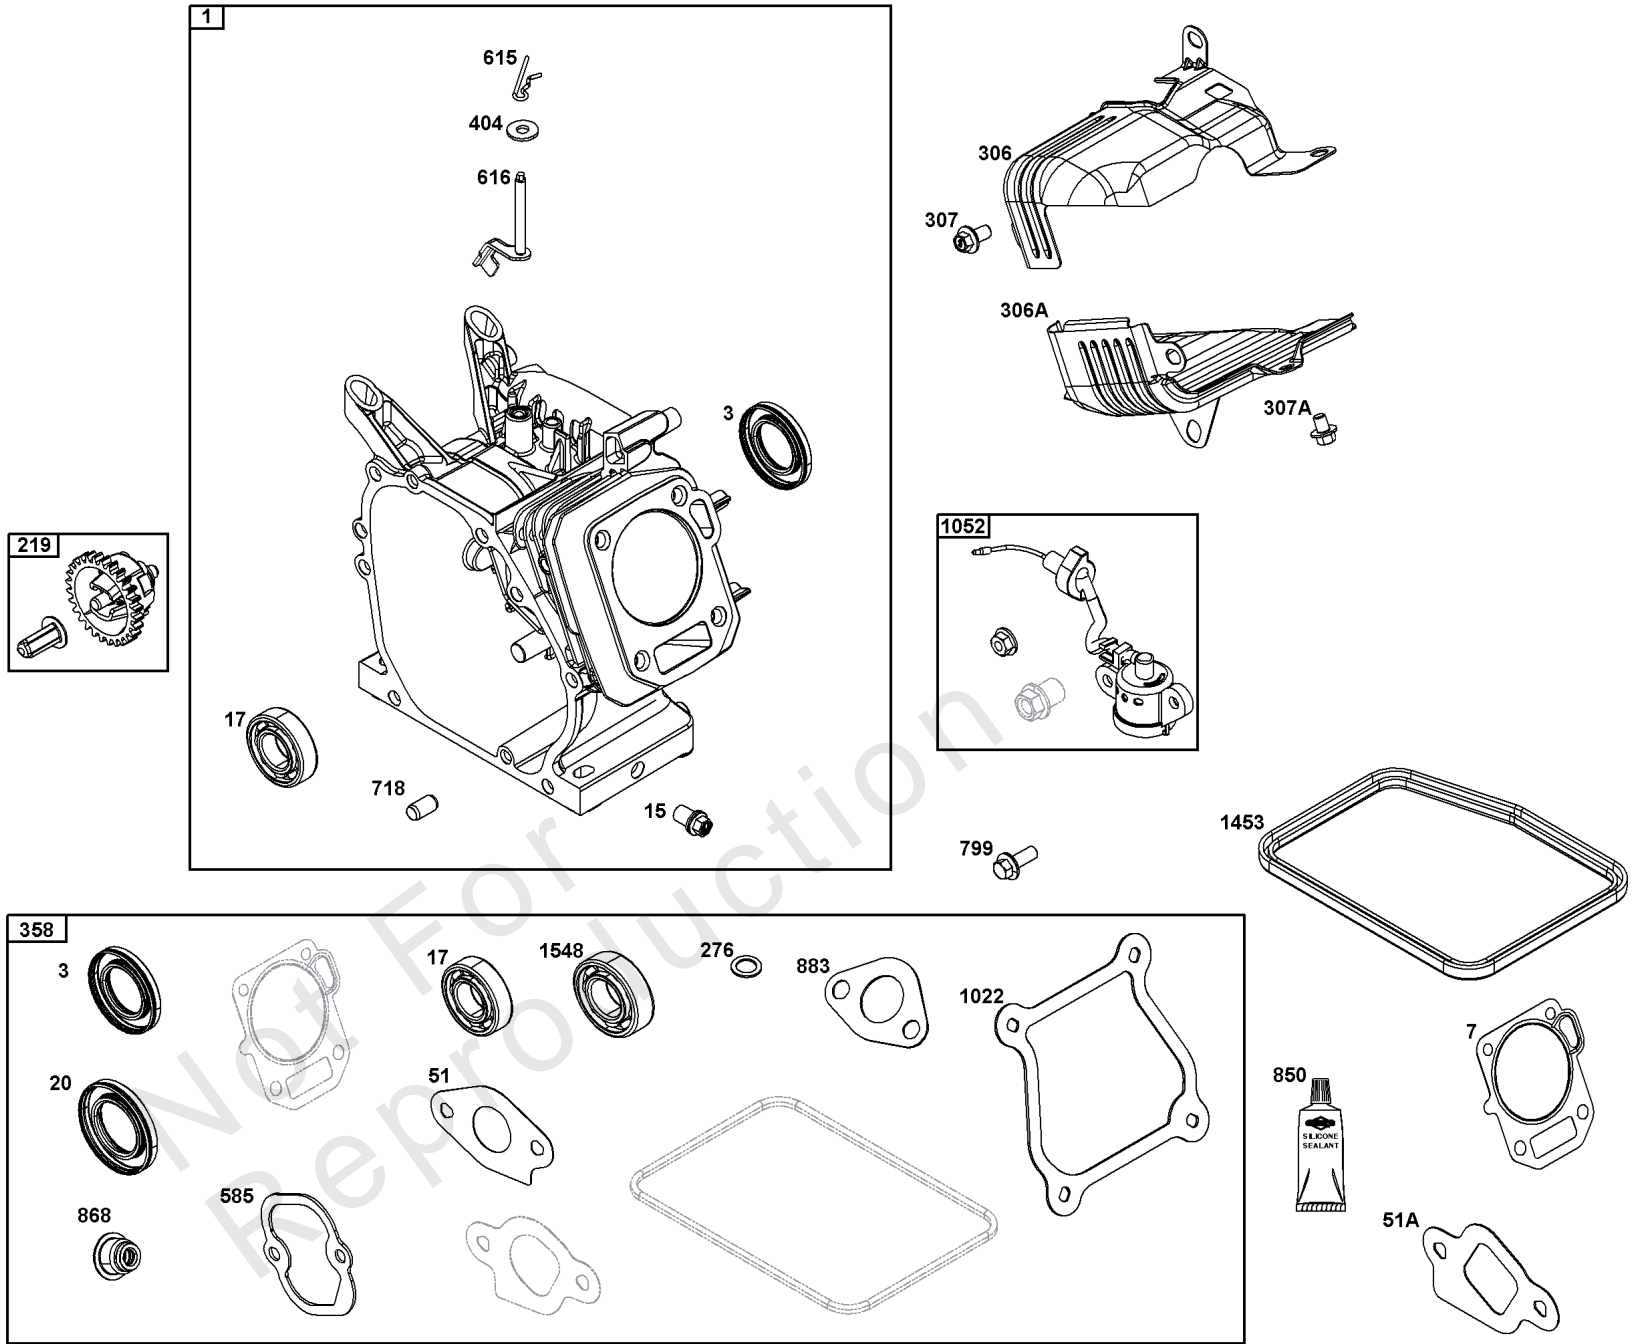

Crankshaft Group

REF NO	PART NO	QTY	DESCRIPTION
16	84004652	1	CRANKSHAFT
24	596976	1	KEY, Flywheel
25	84004674	1	PISTON ASSEMBLY
25	84005433	1	PISTON ASSEMBLY -(.020" Oversize)
26	84005435	1	SET, Ring
26	84005437	1	SET, Ring -(.020" Oversize)
27	596982	1	LOCK, Piston Pin
28	84005441	1	PIN, Piston
29	84005444	1	ROD, Connecting
32	596984	2	SCREW -(Connecting Rod)
46	84005295	1	CAMSHAFT
357	798869	1	KEY, Drive Pulley

Not For Reproduction