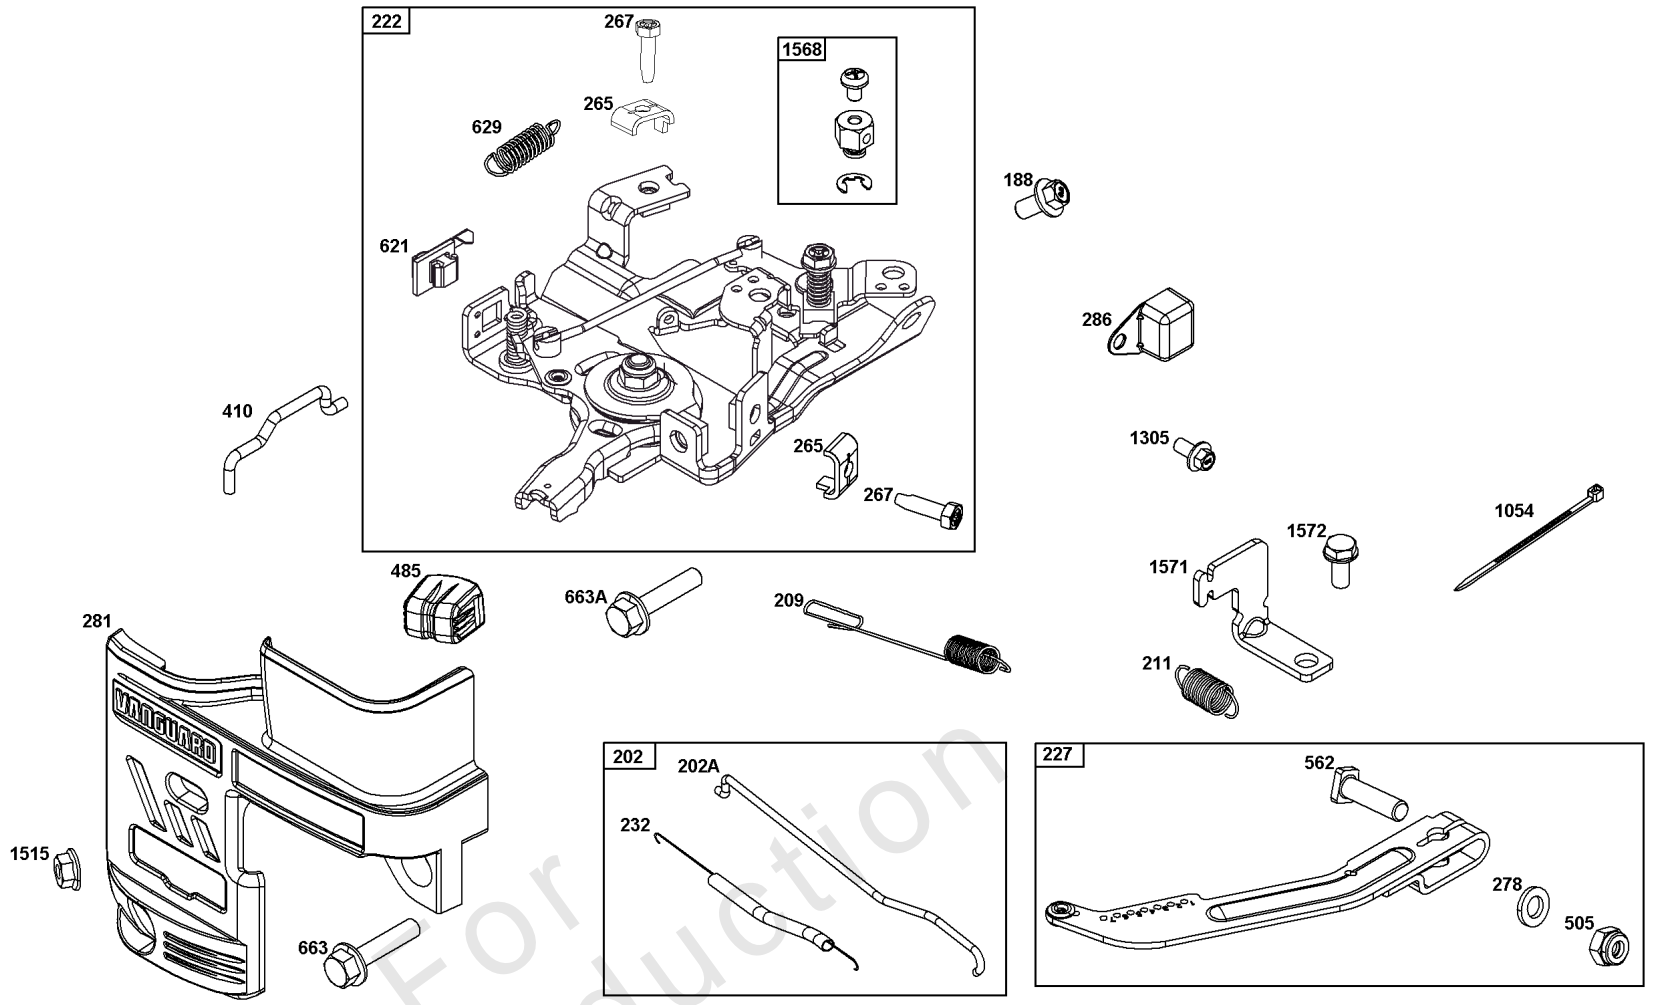

Controls Group

REF NO	PART NO	QTY	DESCRIPTION
188	590850	2	SCREW -(Control Bracket)
202	597032	1	LINK, Mechanical Governor
202A	597033	1	LINK, Mechanical Governor
209	84005970	1	SPRING, Governor
211	691278	1	SPRING, Governor
222	84006188	1	BRACKET, Control
227	84003330	1	LEVER, Governor Control
232	597034	1	SPRING, Governor Link
265	691024	2	CLAMP, Casing
265	84004472	1	CLAMP, Casing
267	84004279	1	SCREW -(Casing Clamp)
278	690402	1	WASHER -(Governor Control Lever)
281	84005296	1	PANEL, CONTROL
286	594949	1	MODULE, Oil Sensor
410	597024	1	LINK, Control
485	84004631	1	KNOB, Control
505	590641	1	NUT -(Governor Control Lever)
562	597121	1	BOLT -(Governor Control Lever)
621	692310	1	SWITCH, Stop
629	597022	1	SPRING, Throttle Return
663	597460	1	SCREW -(Control Panel)
663A	84003635	6	SCREW -(Control Panel)
1054	280275	1	TIE, Cable
1305	590703	1	SCREW -(Oil Sensor Module)
1515	590692	1	NUT -(Control Panel)
1568	84005188	2	RETAINER, Wire
1568	84005188	2	RETAINER, Wire
1571	597035	1	BRACKET, Governor Control
1572	597036	1	SCREW -(Governed Idle Spring Bracket)