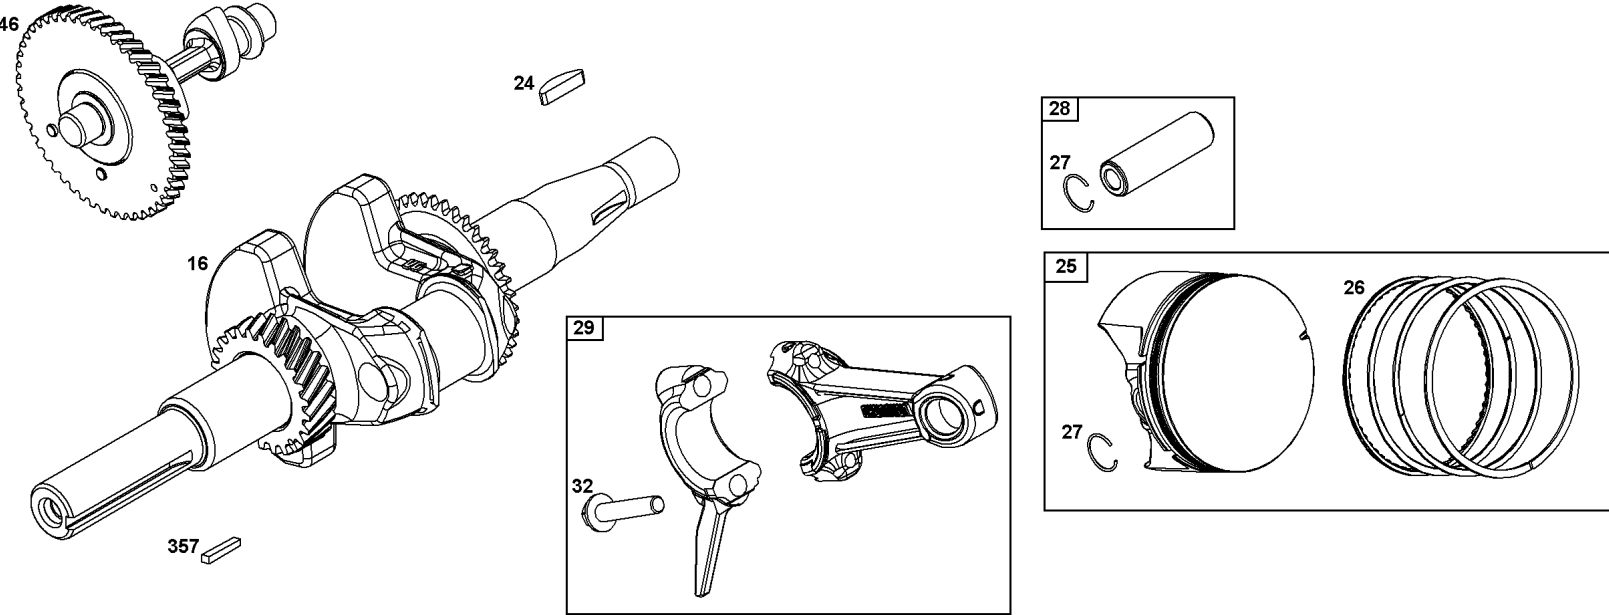

Crankcase Cover/Sump and Lubrication Group

REF NO	PART NO	QTY	DESCRIPTION
3	-----	1	SEAL, Oil -(Part information located in Cylinder Group.)
7	-----	1	GASKET, Cylinder Head -(Part information located in Cylinder Head Group.)
17	-----	1	BEARING, Ball -(Part information located in Cylinder Group.)
18	596985	1	COVER, Crankcase
20	596991	1	SEAL, Oil -(PTO Side)
22	590714	6	SCREW -(Crankcase Cover/Sump)
51	-----	1	GASKET, Intake -(Part information located in Cylinder Head Group.)
51A	-----	1	GASKET, Intake -(Part information located in Cylinder Head Group.)
276	-----	1	WASHER, Sealing -(Part information located in Carburetor Group.)
358	-----	1	GASKET SET, Engine -(Part information located in Cylinder Group.)
522	590716	1	PLUG, Dipstick/Fill
522	590716	1	PLUG, Dipstick/Fill
523	596992	1	DIPSTICK
585	-----	1	GASKET, Breather Passage -(Part information located in Cylinder Head Group.)
847	596989	1	DIPSTICK/TUBE ASSEMBLY
850	100106	1	SEALANT, Liquid
868	-----	1	SEAL, Valve -(Part information located in Cylinder Head Group.)
883	-----	1	GASKET, Exhaust -(Part information located in Exhaust Group.)
1022	-----	1	GASKET, Rocker Cover -(Part information located in Cylinder Head Group.)
1453	-----	1	SEAL, Air Cleaner Cover -(Part information located in Air Cleaner Group.)
1548	596990	1	BEARING, Ball -(Crankcase Cover/Sump)

Not For
Reproduction