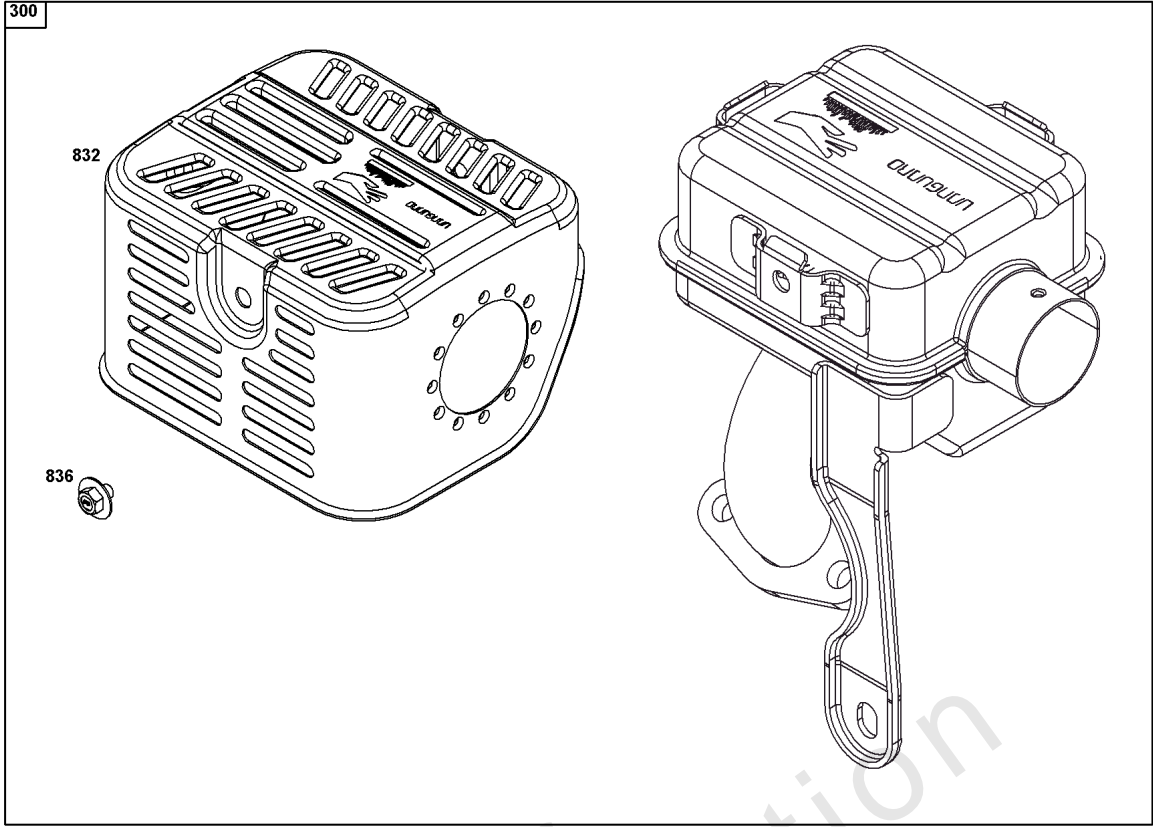

Not For
Reproduction

Exhaust Group

REF NO	PART NO	QTY	DESCRIPTION
300	84005300	1	MUFFLER
676	798467	1	DEFLECTOR, Muffler
677	699203	3	SCREW -(Muffler Deflector)
832	84005301	1	GUARD, Muffler
836	84005121	3	SCREW -(Muffler Guard)
883	597072	1	GASKET, Exhaust
994	793985	1	ARRESTOR, Spark
1177	590632	2	NUT -(Muffler)
1449	590633	2	WASHER -(Muffler)

Not For Reproduction