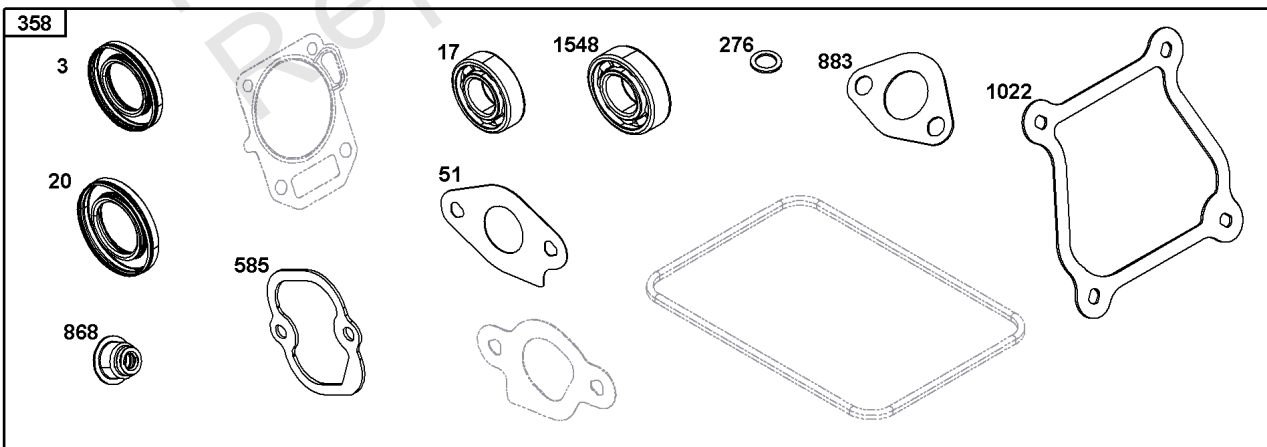

Crankcase Cover/Sump and Lubrication Group

REF NO	PART NO	QTY	DESCRIPTION
3	-----	1	SEAL, Oil -(Part information located in Cylinder Group.)
7	-----	1	GASKET, Cylinder Head -(Part information located in Cylinder Head Group.)
17	-----	1	BEARING, Ball -(Part information located in Cylinder Group.)
18	596985	1	COVER, Crankcase
20	596991	1	SEAL, Oil -(PTO Side)
22	590714	6	SCREW -(Crankcase Cover/Sump)
51	-----	1	GASKET, Intake -(Part information located in Cylinder Head Group.)
51A	-----	1	GASKET, Intake -(Part information located in Cylinder Head Group.)
276	-----	1	WASHER, Sealing -(Part information located in Carburetor Group.)
358	-----	1	GASKET SET, Engine -(Part information located in Cylinder Group.)
522	590716	1	PLUG, Dipstick/Fill
522	590716	1	PLUG, Dipstick/Fill
523	596992	1	DIPSTICK
585	-----	1	GASKET, Breather Passage -(Part information located in Cylinder Head Group.)
847	596989	1	DIPSTICK/TUBE ASSEMBLY
850	100106	1	SEALANT, Liquid
868	-----	1	SEAL, Valve -(Part information located in Cylinder Head Group.)
883	-----	1	GASKET, Exhaust -(Part information located in Exhaust Group.)
1022	-----	1	GASKET, Rocker Cover -(Part information located in Cylinder Head Group.)
1453	-----	1	SEAL, Air Cleaner Cover -(Part information located in Air Cleaner Group.)
1548	596990	1	BEARING, Ball -(Crankcase Cover/Sump)